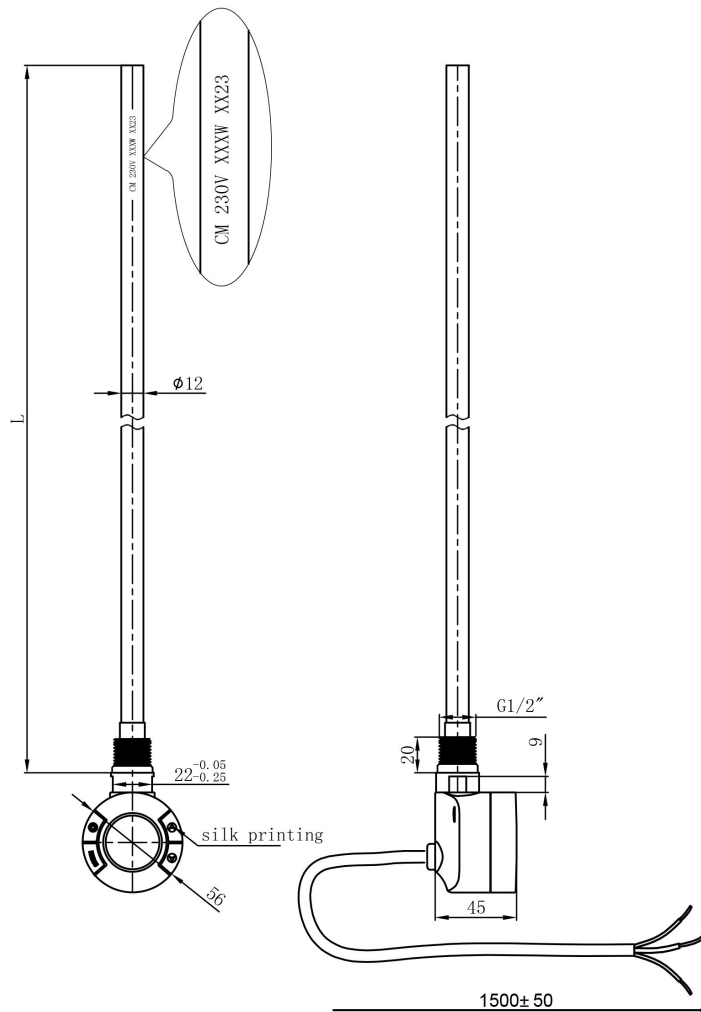

DATASHEET

Image

General Information

Product:	41.0739
Description:	Type B Element Wi-Fi 600W
Website Link:	(Click Here)
Product Type:	Heating Element
Brand:	Eastbrook Company
Colour:	Matt Anthracite
Length (mm):	45mm
Net Weight (kg):	0.36kg
Product Range:	Type B Wi-Fi Element

Product Specifications

Warranty:	2 Year(s)
Watts:	600

Drawing

**Type B Wi-Fi Element
 Technical Drawing**

Power	Resistance Length (L)
150W	245mm.
300W	315mm.
600W	545mm.
900W	755mm.

* Tolerance +/- 5mm.

Notes :

1. Cable colour for gloss white and chrome element is white.
2. Cable colour for matt anthracite and matt black element is black.
3. Cable length for all Type B Wi-Fi elements is 1.5 metre (+/- 5 cm).
4. IP rating is IPX4.