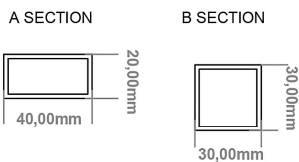

Drawing

Platani 1800 x 600mm. Technical Drawing

Eastbrook
Eastbrook Road, Gloucester GL4 3DB
Technical Helpline : 01452 317890
Mon - Fri / 8am - 5pm
Email : technical@eastbrookco.com