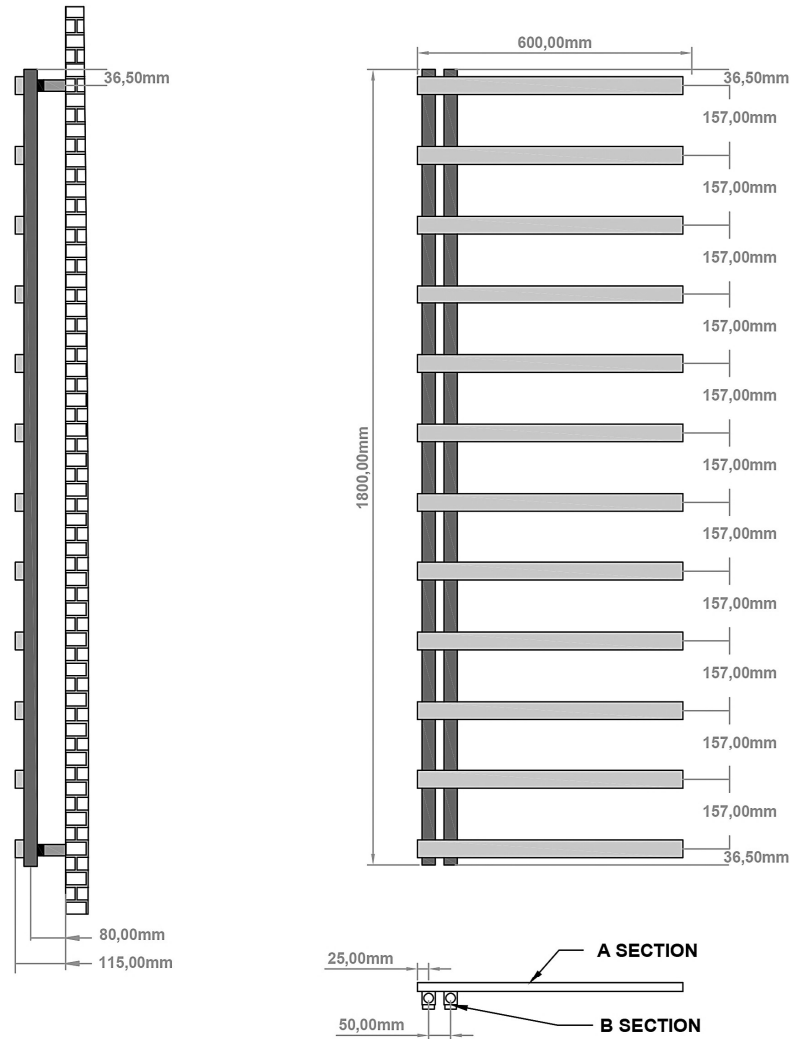

DATASHEET

Image

General Information

Product:	89.1351
Description:	Platani 1800 x 600mm Towel Rail
Website Link:	(Click Here)
Product Type:	Towel Rail
Brand:	Eastbrook Company
Colour:	Matt Black
Material:	Mild Steel
Height (mm):	1800mm
Width (mm):	600mm
Net Weight (kg):	11.8kg
Product Range:	Platani

Product Specifications

Warranty:	5 Year(s)
Supplied with fixings:	Yes
BTU $\Delta T50^{\circ}\text{C}$:	2149
BTU $\Delta T60^{\circ}\text{C}$:	2751
Watts $\Delta T50^{\circ}\text{C}$:	630
Watts $\Delta T60^{\circ}\text{C}$:	806

Drawing

Platani 1800 x 600mm. Technical Drawing

Eastbrook 
Eastbrook Road, Gloucester GL4 3DB
Technical Helpline : 01452 317890
Mon - Fri / 8am - 5pm
Email : technical@eastbrookco.com