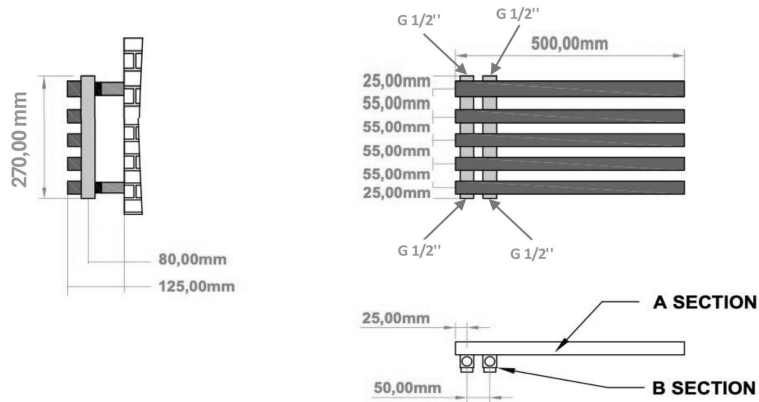

### General Information

Product:	89.1766
Description:	Reinbach 270 x 500mm Towel Rail
Brand:	Eastbrook Company
Colour:	Matt Anthracite
Material:	Mild Steel
Height (mm):	270mm
Width (mm):	500mm
Net Weight (kg):	4.41kg
Product Range:	Reinbach

### Reinbach 270 x 500mm. Technical Drawing

scale: 1/2

**Eastbrook**   
Eastbrook Road, Gloucester GL4 3DB  
Technical Helpline : 01452 317890  
Mon - Fri / 8am - 5pm  
Email : [technical@eastbrookco.com](mailto:technical@eastbrookco.com)