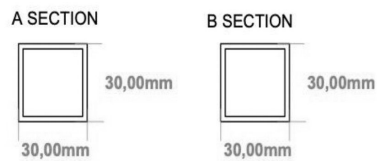

DATASHEET

Image

General Information

Product:	89.1766
Description:	Reinbach 270 x 500mm Towel Rail
Brand:	Eastbrook Company
Colour:	Matt Anthracite
Material:	Mild Steel
Height (mm):	270mm
Width (mm):	500mm
Net Weight (kg):	4.41kg
Product Range:	Reinbach

Product Specifications

Finish:	Matt
BTU $\Delta T50^{\circ}\text{C}$:	539
BTU $\Delta T60^{\circ}\text{C}$:	682
Watts $\Delta T50^{\circ}\text{C}$:	158
Watts $\Delta T60^{\circ}\text{C}$:	200

Drawing

Reinbach 270 x 500mm. Technical Drawing

scale: 1/2

Eastbrook
Eastbrook Road, Gloucester GL4 3DB
Technical Helpline : 01452 317890
Mon - Fri / 8am - 5pm
Email : technical@eastbrookco.com