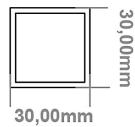

B SECTION

Eastbrook
Eastbrook Road, Gloucester GL4 3DB
Technical Helpline : 01452 317890
Mon - Fri / 8am - 5pm
Email : technical@eastbrookco.com