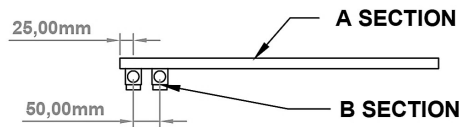

Drawing

Platani 800 x 600mm. Technical Drawing

Eastbrook
Eastbrook Road, Gloucester GL4 3DB
Technical Helpline : 01452 317890
Mon - Fri / 8am - 5pm
Email : technical@eastbrookco.com