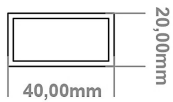

Drawing

Platani 800 x 600mm. Technical Drawing

A SECTION

Eastbrook
Eastbrook Road, Gloucester GL4 3DB
Technical Helpline : 01452 317890
Mon - Fri / 8am - 5pm
Email : technical@eastbrookco.com