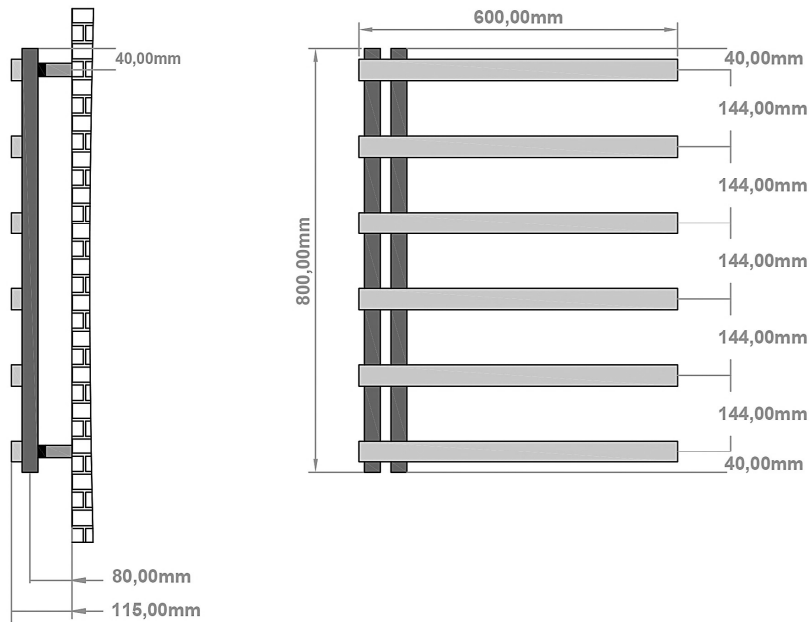

Drawing

Platani 800 x 600mm. Technical Drawing

Eastbrook
Eastbrook Road, Gloucester GL4 3DB
Technical Helpline : 01452 317890
Mon - Fri / 8am - 5pm
Email : technical@eastbrookco.com