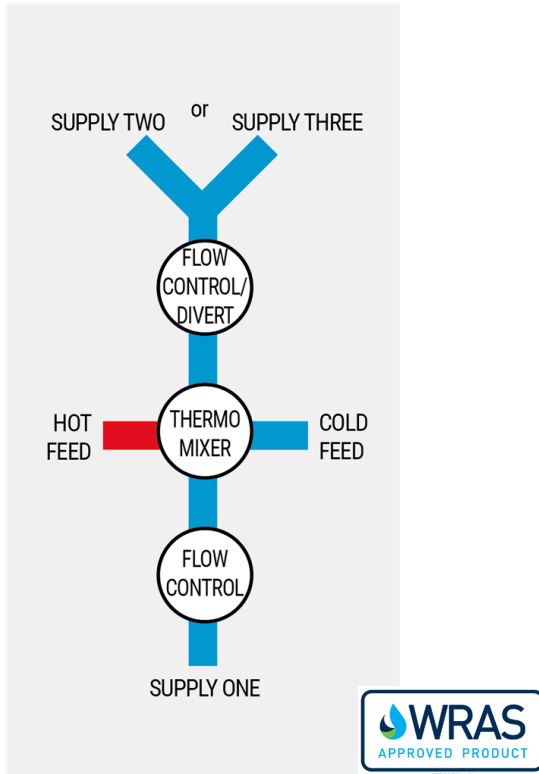

### Image

### General Information

Product:	68.0004
Description:	Triple control shower valve with diverter only
Product Type:	Shower Valve
Brand:	Eastbrook Company
Colour:	Chrome
Height (mm):	230mm
Width (mm):	35mm
Length (mm):	125mm
Net Weight (kg):	3.4kg