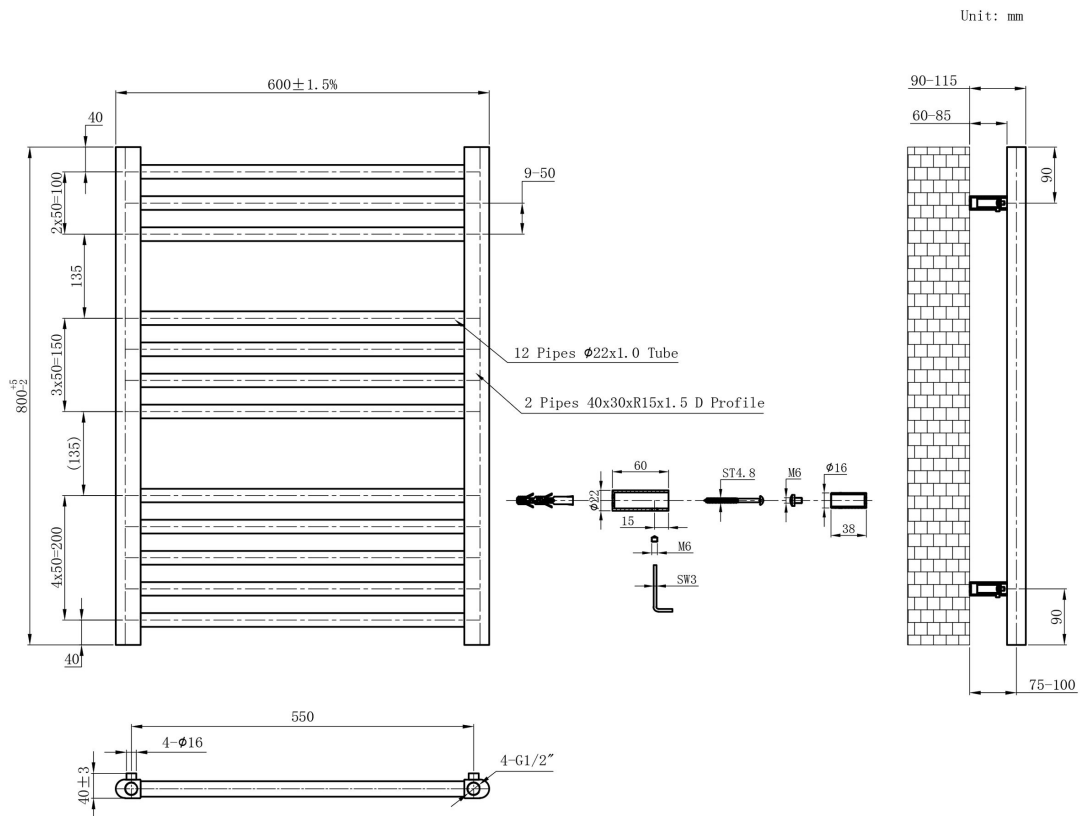

DATASHEET

Image

General Information

Product:	41.0788
Description:	Wendover Straight Stainless Steel Multirail 800 x 600
Website Link:	(Click Here)
Product Type:	Towel Rail
Brand:	Eastbrook Company
Colour:	Mirror Polished
Material:	Stainless Steel
Height (mm):	800mm
Width (mm):	600mm
Net Weight (kg):	5.73kg
Product Range:	Wendover Stainless Steel

Product Specifications

Warranty:	5 Year(s)
BTU $\Delta T50^{\circ}\text{C}$:	822
BTU $\Delta T60^{\circ}\text{C}$:	1034
Watts $\Delta T50^{\circ}\text{C}$:	241
Watts $\Delta T60^{\circ}\text{C}$:	303
Number of Horizontal Bars:	12
Element Compatibility:	Yes For more details on compatible elements refer to our brochure.

Drawing

Wendover Straight Stainless Steel Multirail 800 x 600mm. Polished Technical Drawing

Eastbrook 
Eastbrook Road, Gloucester GL4 3DB
Technical Helpline : 01452 317890
Mon - Fri / 8am - 5pm
Email : technical@eastbrookco.com