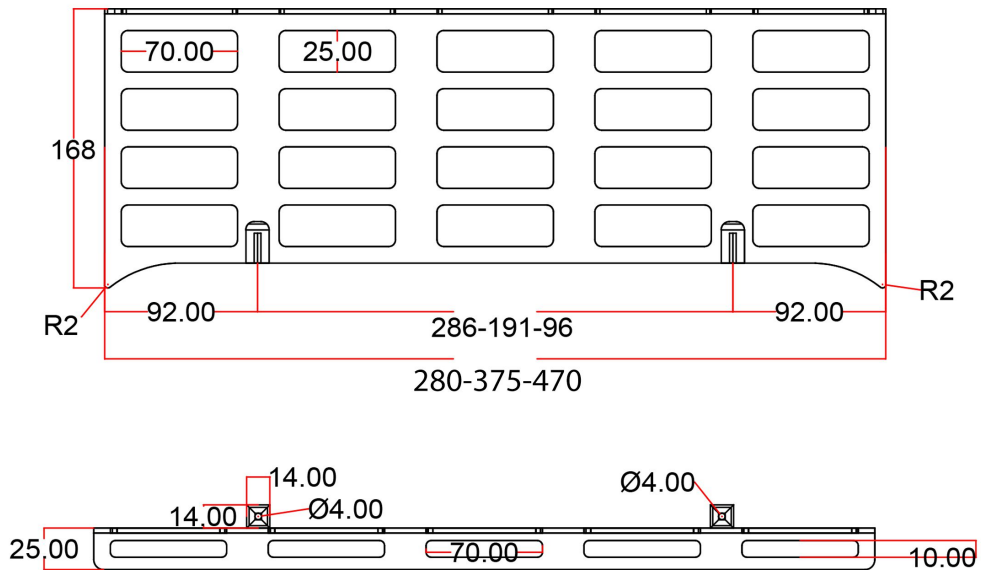

### General Information

Product:	89.0453
Description:	Design Towel Shelf 280mm Withington/Peretti
Website Link:	<a href="#">(Click Here)</a>
Product Type:	Clearance Towel Shelf
Brand:	Eastbrook Company
Colour:	Matt Anthracite
Material:	Mild Steel
Width (mm):	280mm
Net Weight (kg):	0.42kg
Product Range:	Universal

## Drawing

### Design Towel Shelf Peretti / Withington 280 / 375 / 470mm. Technical Drawing

**Eastbrook **  
Eastbrook Road, Gloucester GL4 3DB  
Technical Helpline : 01452 317890  
Mon - Fri / 8am - 5pm  
Email : [technical@eastbrookco.com](mailto:technical@eastbrookco.com)