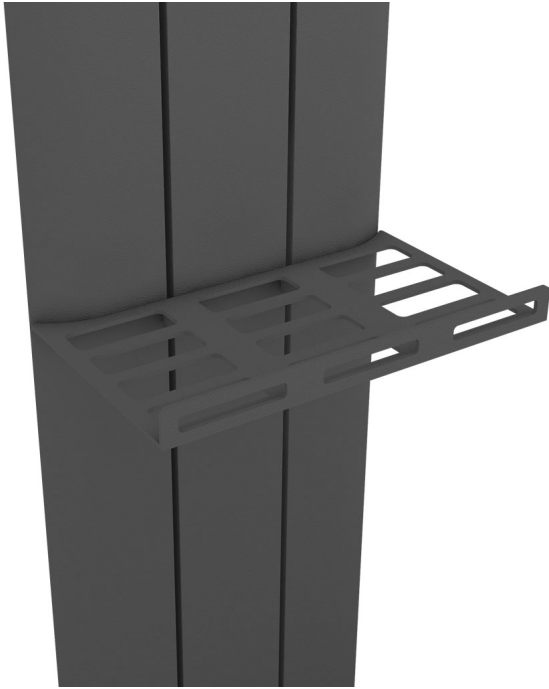

### Image

### General Information

Product:	89.0453
Description:	Design Towel Shelf 280mm Withington/Peretti
Website Link:	<a href="#">(Click Here)</a>
Product Type:	Clearance Towel Shelf
Brand:	Eastbrook Company
Colour:	Matt Anthracite
Material:	Mild Steel
Width (mm):	280mm
Net Weight (kg):	0.42kg
Product Range:	Universal