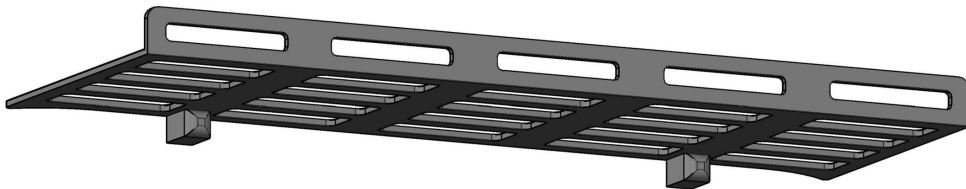

Drawing

Design Towel Shelf Peretti / Withington 280 / 375 / 470mm. Technical Drawing

Eastbrook
Eastbrook Road, Gloucester GL4 3DB
Technical Helpline : 01452 317890
Mon - Fri / 8am - 5pm
Email : technical@eastbrookco.com