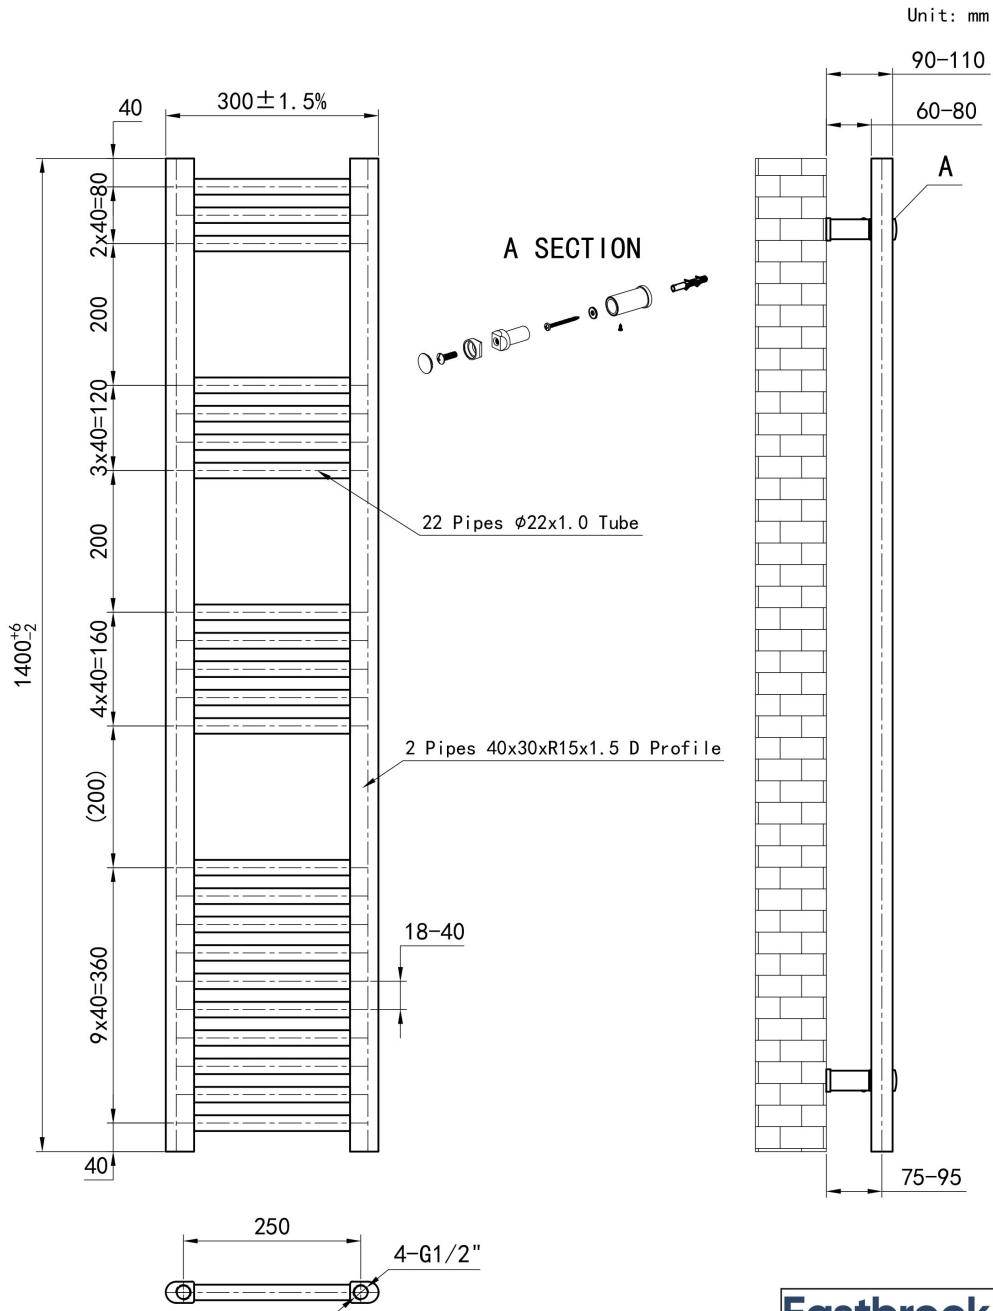

DATASHEET

Image

General Information

Product:	41.0625
Description:	Wendover Straight Multirail 1400 x 300
Website Link:	(Click Here)
Product Type:	Towel Rail
Brand:	Eastbrook Company
Colour:	Gloss White
Material:	Mild Steel
Height (mm):	1400mm
Width (mm):	300mm
Net Weight (kg):	7.16kg
Product Range:	Wendover

Product Specifications

Warranty:	5 Year(s)
Supplied with fixings:	Yes
Orientation:	Vertical
BTU $\Delta T50^{\circ}\text{C}$:	1184
BTU $\Delta T60^{\circ}\text{C}$:	1515
Watts $\Delta T50^{\circ}\text{C}$:	347
Watts $\Delta T60^{\circ}\text{C}$:	444

Drawing

Wendover Straight 1400 x 300mm. Technical Drawing

Eastbrook 
Eastbrook Road, Gloucester GL4 3DB
Technical Helpline : 01452 317890
Mon - Fri / 8am - 5pm
Email : technical@eastbrookco.com