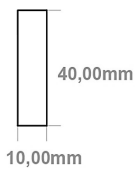

Drawing

Defford 800 x 600mm. Technical Drawing

A SECTION

B SECTION

scale: 1/5

Eastbrook
Eastbrook Road, Gloucester GL4 3DB
Technical Helpline : 01452 317890
Mon - Fri / 8am - 5pm
Email : technical@eastbrookco.com