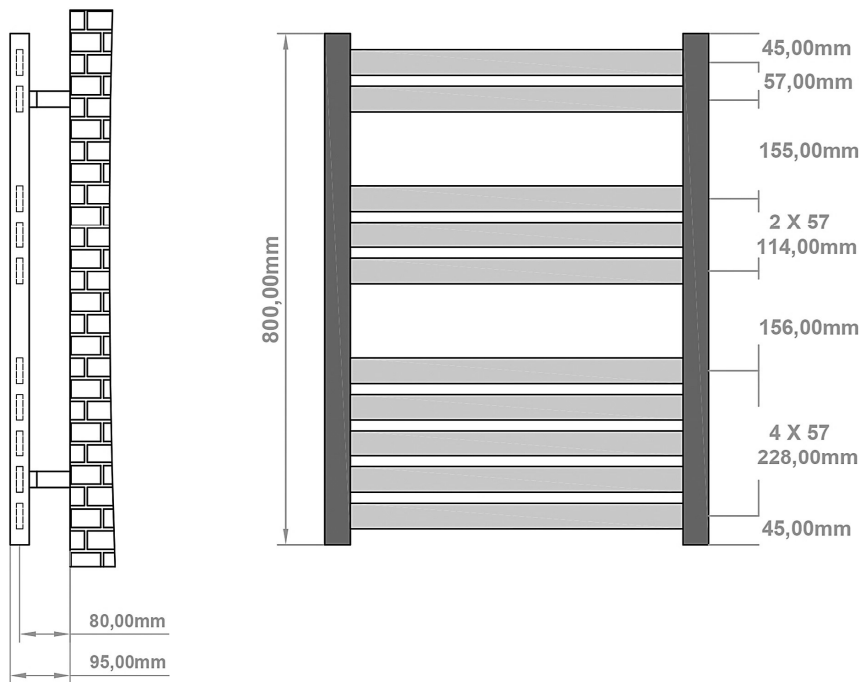

### General Information

Product:	89:1275
Description:	Defford 800 x 600mm Towel Rail
Website Link:	<a href="#">(Click Here)</a>
Product Type:	Towel Rail
Brand:	Eastbrook Company
Colour:	Gloss White
Material:	Mild Steel
Height (mm):	800mm
Width (mm):	600mm
Net Weight (kg):	8.3kg
Product Range:	Defford

### Defford 800 x 600mm. Technical Drawing

A SECTION

B SECTION

scale: 1/5

**Eastbrook**   
Eastbrook Road, Gloucester GL4 3DB  
Technical Helpline : 01452 317890  
Mon - Fri / 8am - 5pm  
Email : [technical@eastbrookco.com](mailto:technical@eastbrookco.com)