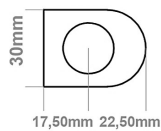

### General Information

Product:	89:1275
Description:	Defford 800 x 600mm Towel Rail
Website Link:	<a href="#">(Click Here)</a>
Product Type:	Towel Rail
Brand:	Eastbrook Company
Colour:	Gloss White
Material:	Mild Steel
Height (mm):	800mm
Width (mm):	600mm
Net Weight (kg):	8.3kg
Product Range:	Defford

## Drawing

### Defford 800 x 600mm. Technical Drawing

A SECTION

B SECTION

scale: 1/5

**Eastbrook**   
Eastbrook Road, Gloucester GL4 3DB  
Technical Helpline : 01452 317890  
Mon - Fri / 8am - 5pm  
Email : [technical@eastbrookco.com](mailto:technical@eastbrookco.com)