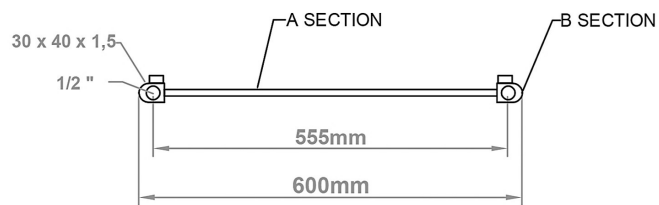

Drawing

Defford 800 x 600mm. Technical Drawing

A SECTION

B SECTION

scale: 1/5

Eastbrook
Eastbrook Road, Gloucester GL4 3DB
Technical Helpline : 01452 317890
Mon - Fri / 8am - 5pm
Email : technical@eastbrookco.com