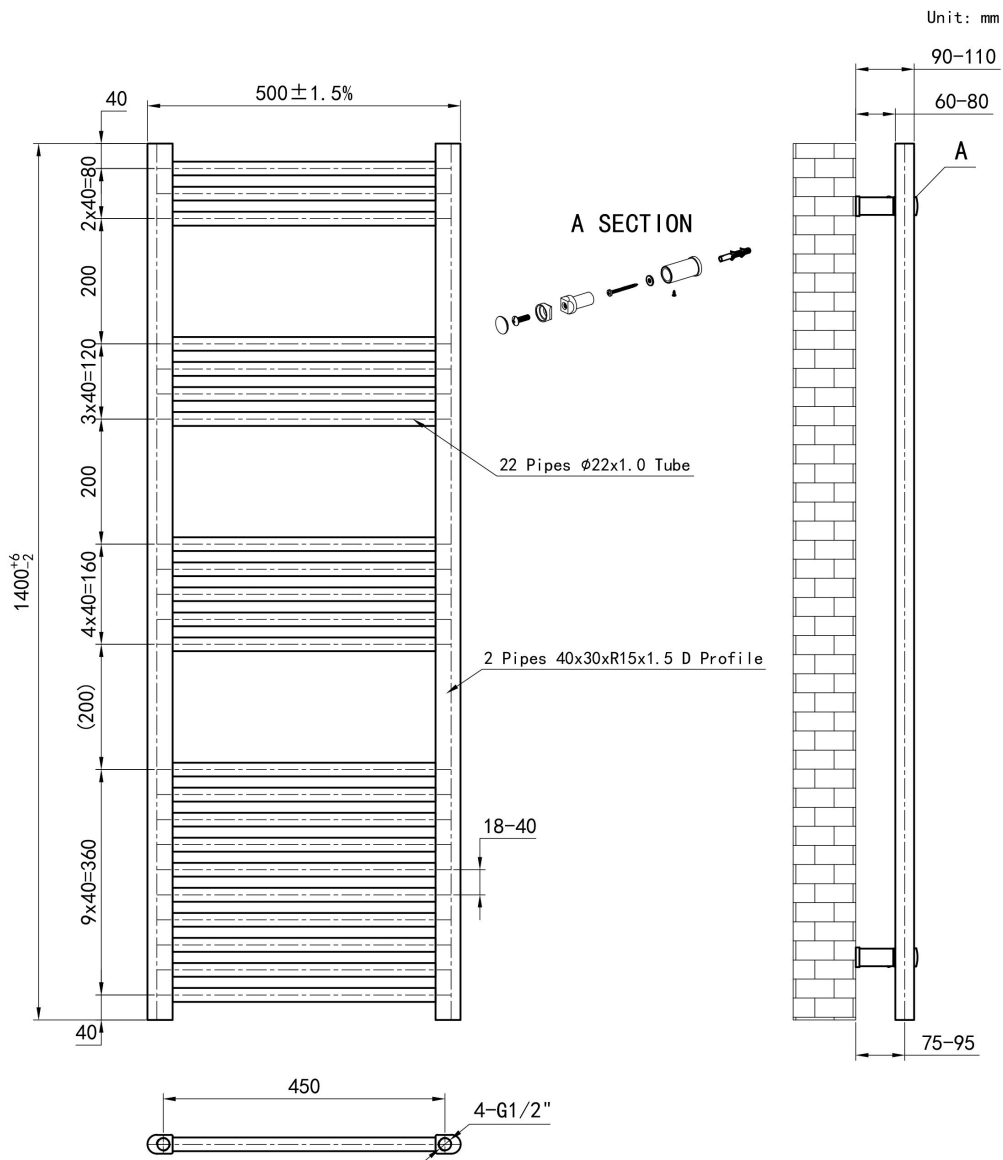

DATASHEET

Image

General Information

Product:	41.0685
Description:	Wendover Straight Multirail 1400 x 500
Website Link:	(Click Here)
Product Type:	Towel Rail
Brand:	Eastbrook Company
Colour:	Matt Black
Material:	Mild Steel
Height (mm):	1400mm
Width (mm):	500mm
Net Weight (kg):	9.48kg
Product Range:	Wendover

Product Specifications

Warranty:	5 Year(s)
Supplied with fixings:	Yes
Orientation:	Vertical
BTU $\Delta T50^{\circ}\text{C}$:	1712
BTU $\Delta T60^{\circ}\text{C}$:	2191
Watts $\Delta T50^{\circ}\text{C}$:	502
Watts $\Delta T60^{\circ}\text{C}$:	642

Drawing

Wendover Straight 1400 x 500mm. Technical Drawing

Eastbrook 
Eastbrook Road, Gloucester GL4 3DB
Technical Helpline : 01452 317890
Mon - Fri / 8am - 5pm
Email : technical@eastbrookco.com