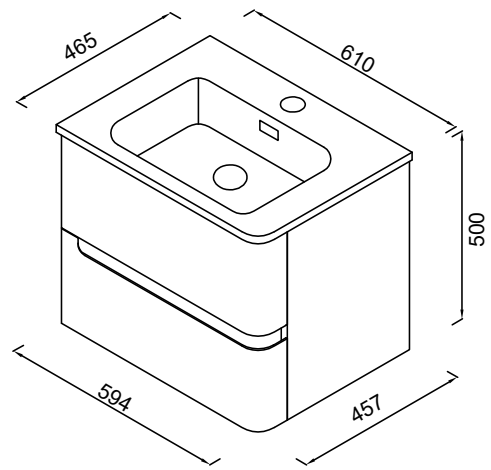

DATASHEET

Image

General Information

Product:	37.2089
Description:	Arda 60cm LH Door Base Unit
Product Type:	Base Unit
Brand:	Eastbrook Company
Colour:	High Gloss White
Height (mm):	800mm
Width (mm):	1200mm
Length (mm):	305mm
Net Weight (kg):	19kg
Product Range:	Arda

Product Specifications

Warranty:	5 Year(s)
Finish:	Gloss
Mounting:	Floor

Drawing

Left Hand Arda Wall hung unit

Right Hand Arda Wall hung unit