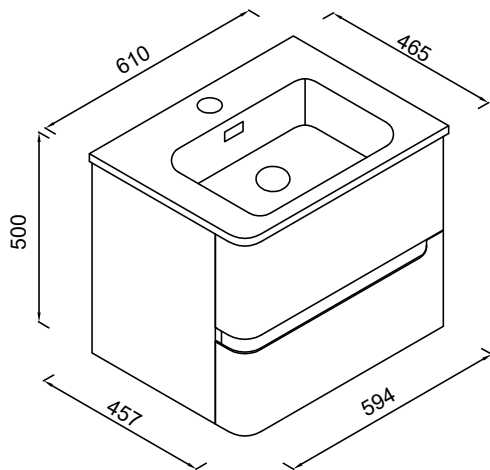

DATASHEET

Image

General Information

Product:	37.2089
Description:	Arda 60cm LH Door Base Unit
Product Type:	Base Unit
Brand:	Eastbrook Company
Colour:	High Gloss White
Height (mm):	800mm
Width (mm):	1200mm
Length (mm):	305mm
Net Weight (kg):	19kg
Product Range:	Arda

Product Specifications

Warranty:	5 Year(s)
Finish:	Gloss
Mounting:	Floor

Drawing

Left Hand Arda Wall hung unit

Right Hand Arda Wall hung unit