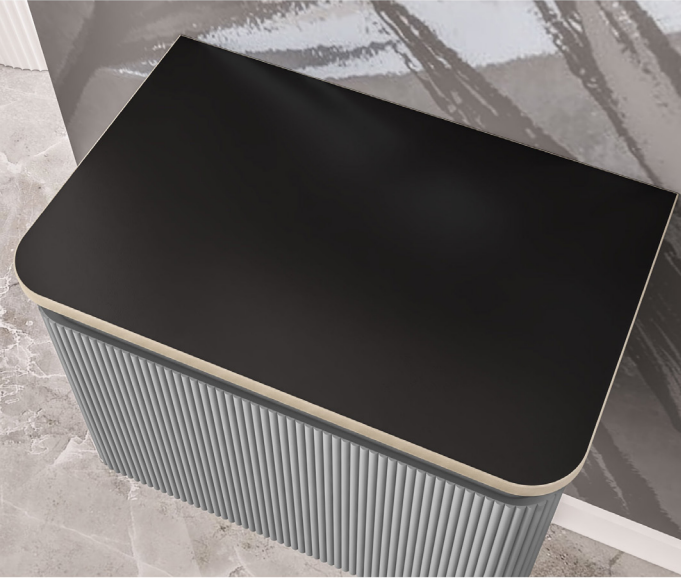

DATASHEET

Image

General Information

Product:	37.1038
Description:	Belice Sintered Stone Top
Website Link:	(Click Here)
Product Type:	Slab Top
Brand:	Eastbrook Company
Colour:	Black
Height (mm):	18mm
Width (mm):	610mm
Length (mm):	395mm
Net Weight (kg) (kg):	8kg
Product Range:	Belice