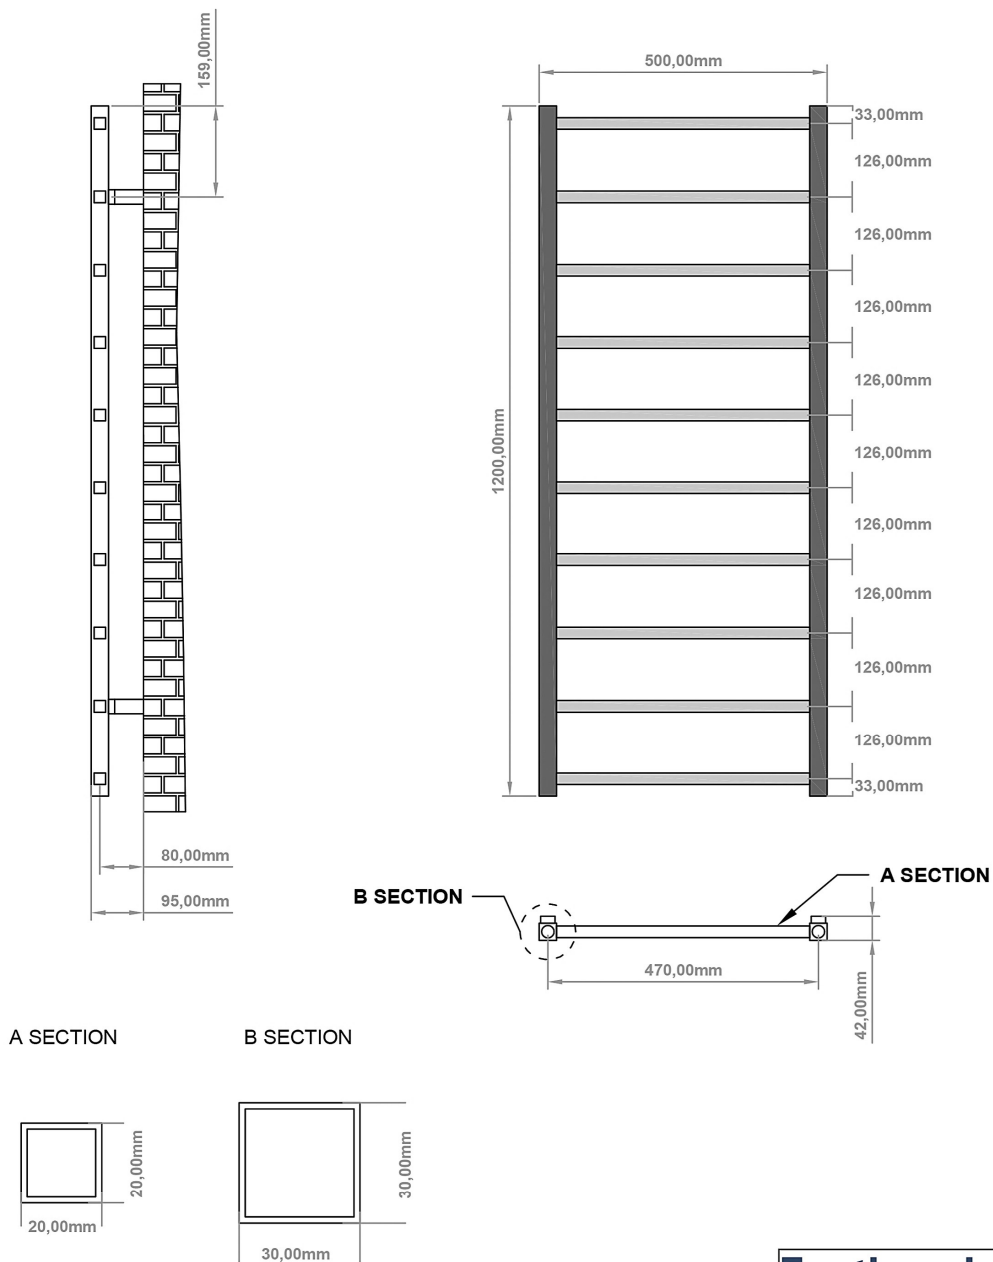

DATASHEET

Image

General Information

Product:	89.1264
Description:	Tuscan Square Towel Rail 1200 x 500
Website Link:	(Click Here)
Product Type:	Towel Rail
Brand:	Eastbrook Company
Colour:	Matt Black
Material:	Mild Steel
Height (mm):	1200mm
Width (mm):	500mm
Net Weight (kg):	7.26kg
Product Range:	Tuscan Square

Product Specifications

Warranty:	5 Year(s)
Supplied with fixings:	Yes
BTU $\Delta T50^{\circ}\text{C}$:	1227
BTU $\Delta T60^{\circ}\text{C}$:	1570
Watts $\Delta T50^{\circ}\text{C}$:	360
Watts $\Delta T60^{\circ}\text{C}$:	460

Drawing

Tuscan Square 1200 x 500mm. Technical Drawing

Eastbrook 
Eastbrook Road, Gloucester GL4 3DB
Technical Helpline : 01452 317890
Mon - Fri / 8am - 5pm
Email : technical@eastbrookco.com