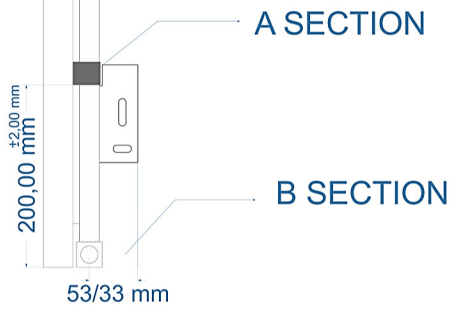

TOWEL HANGER HOLES ARE AT THE BACK OF THE RADIATOR

ELEMENT INLET
(located at the bottom right)

Eastbrook Road, Gloucester GL4 3DB
 Technical Helpline : 01452 317890
 Mon - Fri / 8am - 5pm
 Email : technical@eastbrookco.com