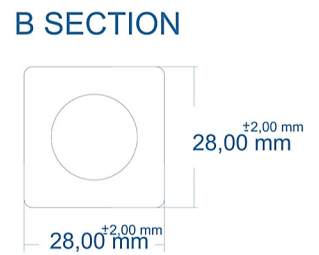

**TOWEL HANGER HOLES ARE AT THE BACK OF THE RADIATOR**

Eastbrook Road, Gloucester GL4 3DB  
 Technical Helpline : 01452 317890  
 Mon - Fri / 8am - 5pm  
 Email : [technical@eastbrookco.com](mailto:technical@eastbrookco.com)