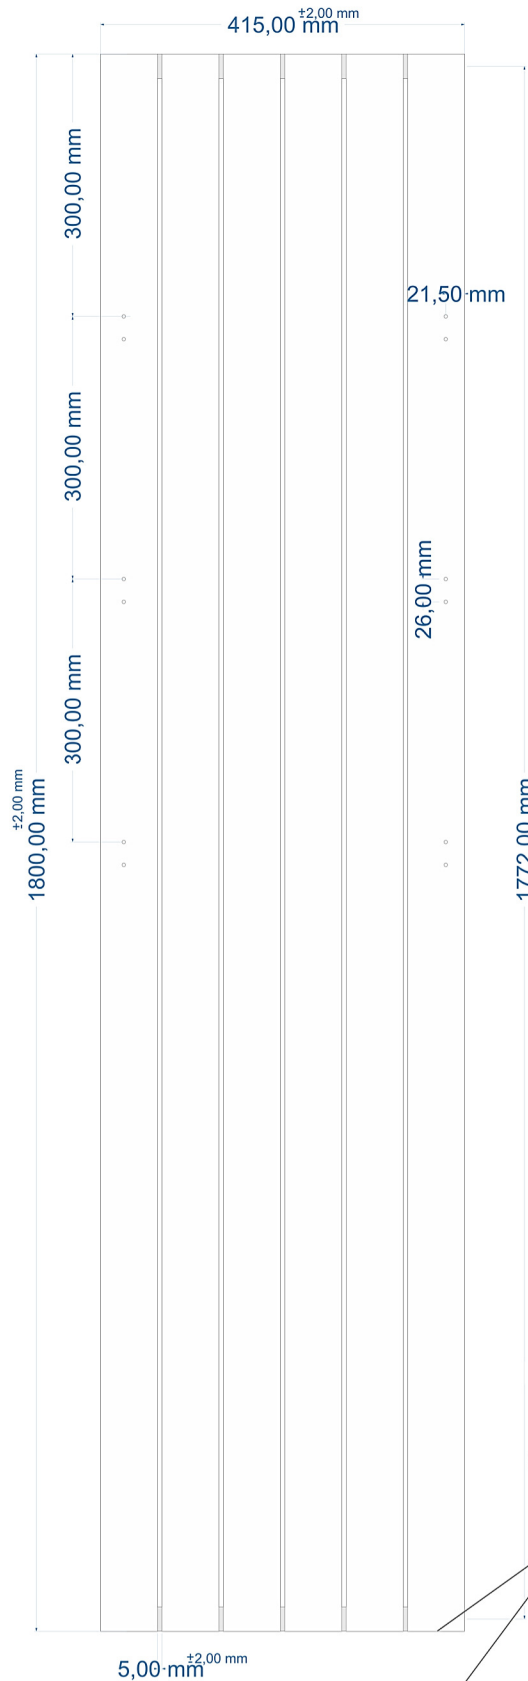

**TOWEL HANGER HOLES ARE AT THE BACK OF THE RADIATOR**

Eastbrook Road, Gloucester GL4 3DB  
 Technical Helpline : 01452 317890  
 Mon - Fri / 8am - 5pm  
 Email : [technical@eastbrookco.com](mailto:technical@eastbrookco.com)