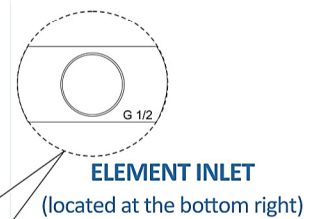

**TOWEL HANGER HOLES ARE AT THE BACK OF THE RADIATOR**

Eastbrook Road, Gloucester GL4 3DB  
 Technical Helpline : 01452 317890  
 Mon - Fri / 8am - 5pm  
 Email : [technical@eastbrookco.com](mailto:technical@eastbrookco.com)