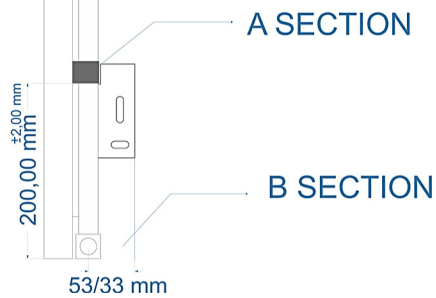

**TOWEL HANGER HOLES ARE AT THE BACK OF THE RADIATOR**

Eastbrook Road, Gloucester GL4 3DB  
 Technical Helpline : 01452 317890  
 Mon - Fri / 8am - 5pm  
 Email : [technical@eastbrookco.com](mailto:technical@eastbrookco.com)