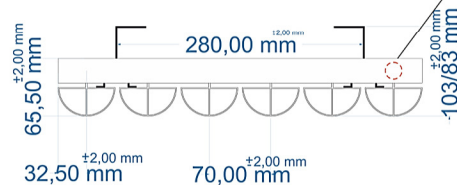

**TOWEL HANGER HOLES ARE AT THE BACK OF THE RADIATOR**

Eastbrook Road, Gloucester GL4 3DB  
 Technical Helpline : 01452 317890  
 Mon - Fri / 8am - 5pm  
 Email : [technical@eastbrookco.com](mailto:technical@eastbrookco.com)