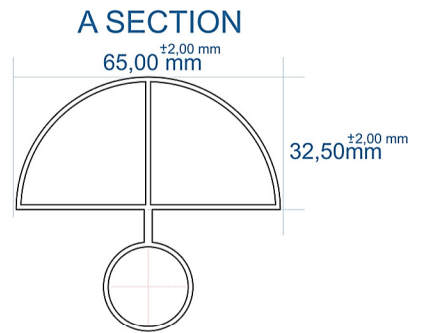

**TOWEL HANGER HOLES ARE AT THE BACK OF THE RADIATOR**

Eastbrook Road, Gloucester GL4 3DB  
 Technical Helpline : 01452 317890  
 Mon - Fri / 8am - 5pm  
 Email : [technical@eastbrookco.com](mailto:technical@eastbrookco.com)