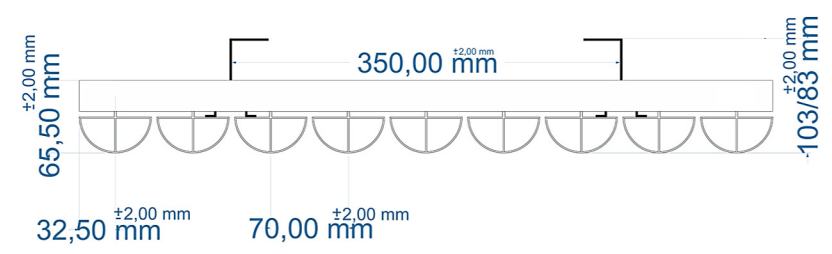

A SECTION

B SECTION

TOWEL HANGER HOLES ARE AT THE BACK OF THE RADIATOR

B SECTION

Eastbrook

Eastbrook Road, Gloucester GL4 3DB
 Technical Helpline : 01452 317890
 Mon - Fri / 8am - 5pm
 Email : technical@eastbrookco.com