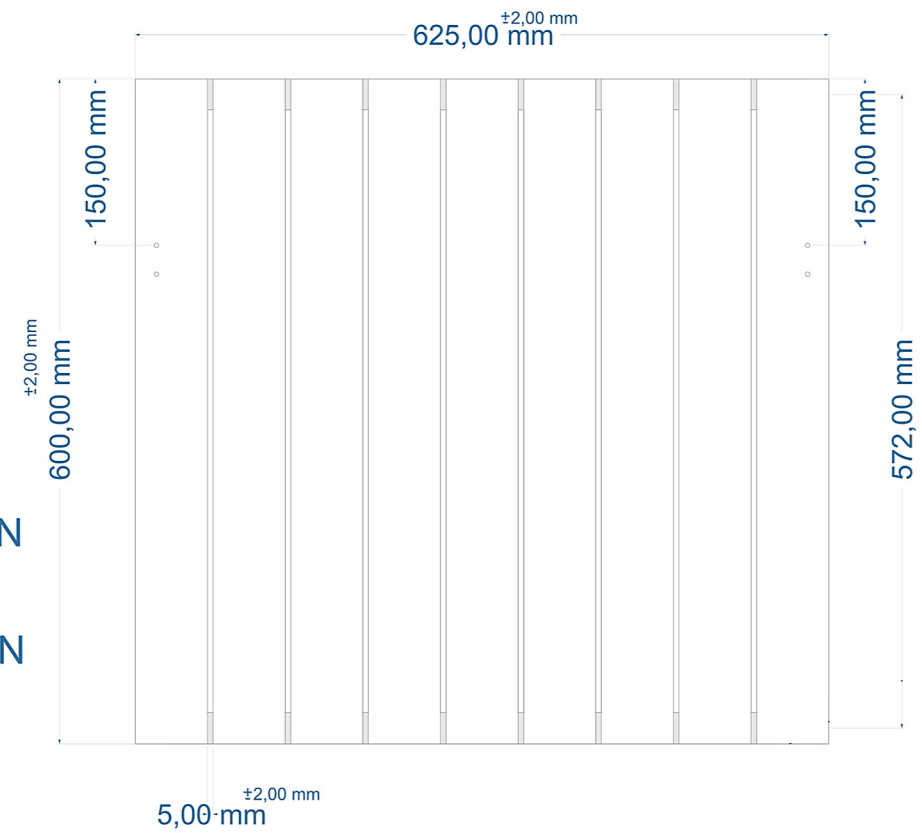

A SECTION

B SECTION

TOWEL HANGER HOLES ARE AT THE BACK OF THE RADIATOR

B SECTION

Eastbrook

Eastbrook Road, Gloucester GL4 3DB
 Technical Helpline : 01452 317890
 Mon - Fri / 8am - 5pm
 Email : technical@eastbrookco.com