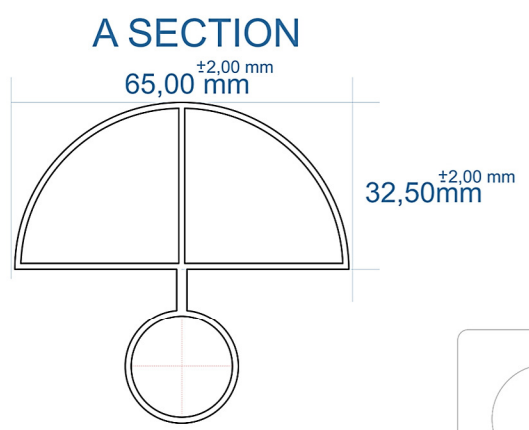

A SECTION

B SECTION

TOWEL HANGER HOLES ARE AT THE BACK OF THE RADIATOR

B SECTION

Eastbrook

Eastbrook Road, Gloucester GL4 3DB
 Technical Helpline : 01452 317890
 Mon - Fri / 8am - 5pm
 Email : technical@eastbrookco.com