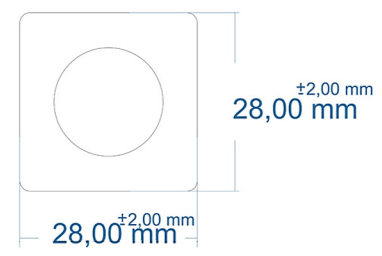

A SECTION

B SECTION

TOWEL HANGER HOLES ARE AT THE BACK OF THE RADIATOR

B SECTION

Eastbrook

Eastbrook Road, Gloucester GL4 3DB
 Technical Helpline : 01452 317890
 Mon - Fri / 8am - 5pm
 Email : technical@eastbrookco.com