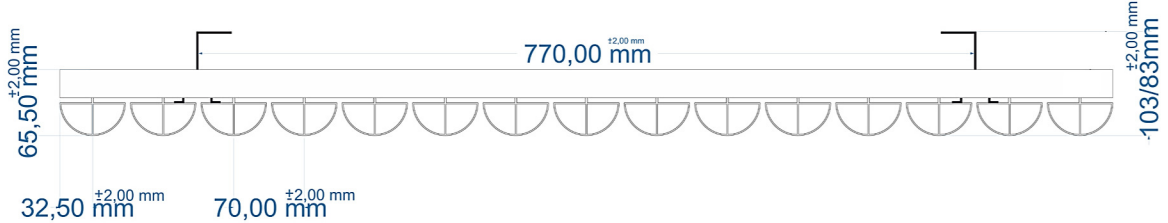

A SECTION

B SECTION

A SECTION

B SECTION

Eastbrook Road, Gloucester GL4 3DB
 Technical Helpline : 01452 317890
 Mon - Fri / 8am - 5pm
 Email : technical@eastbrookco.com