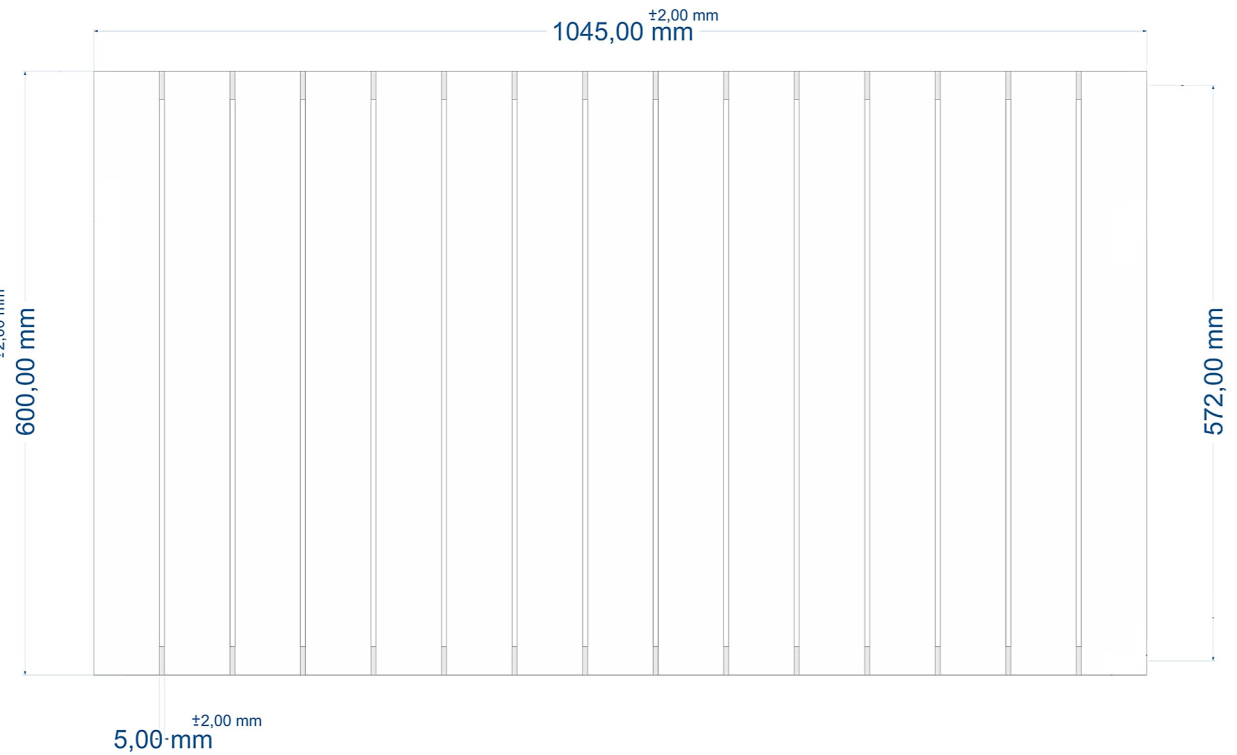

A SECTION

B SECTION

A SECTION

B SECTION

Eastbrook Road, Gloucester GL4 3DB
 Technical Helpline : 01452 317890
 Mon - Fri / 8am - 5pm
 Email : technical@eastbrookco.com