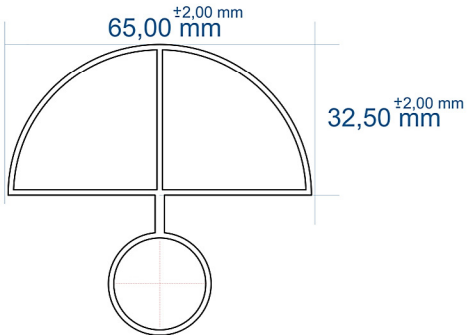

A SECTION

B SECTION

A SECTION

B SECTION

Eastbrook Road, Gloucester GL4 3DB
 Technical Helpline : 01452 317890
 Mon - Fri / 8am - 5pm
 Email : technical@eastbrookco.com