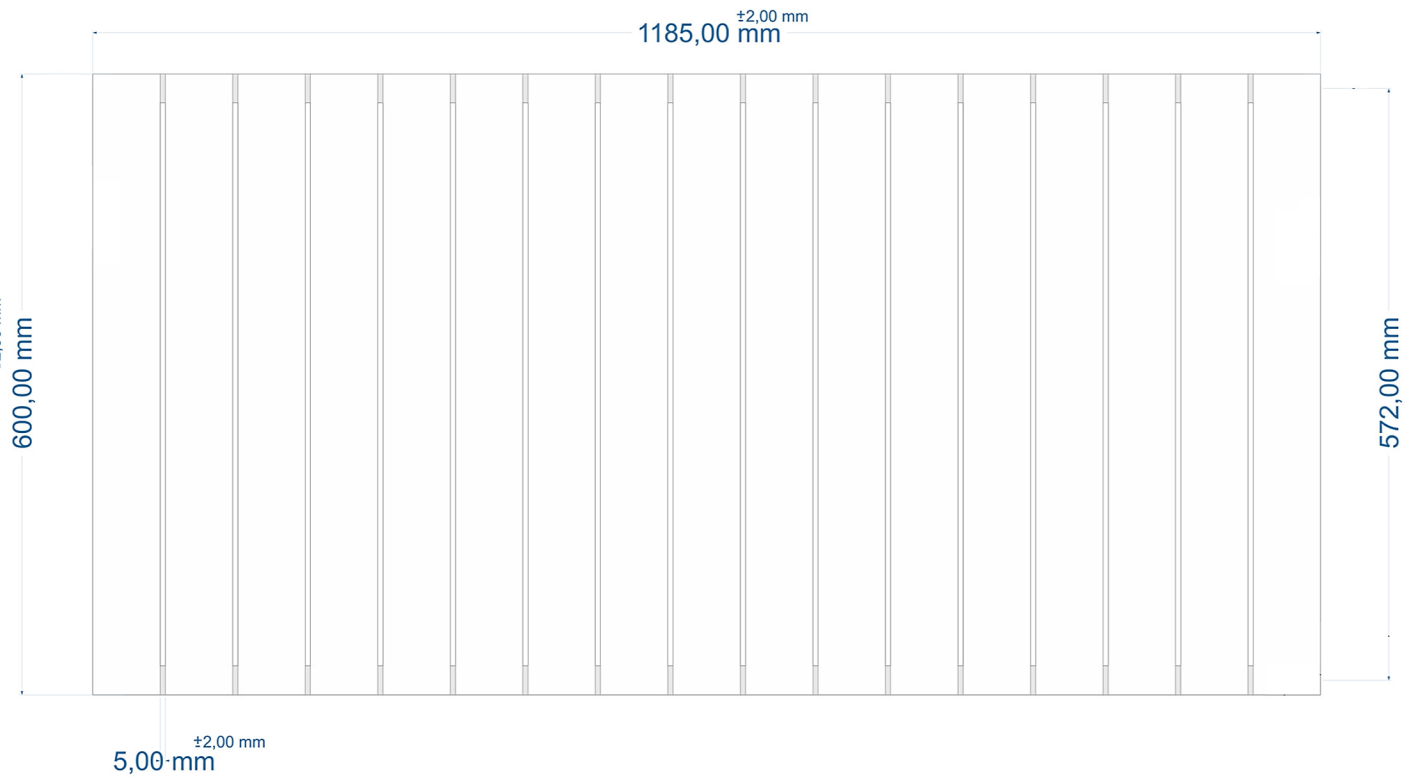

A SECTION  
B SECTION

B SECTION

Eastbrook Road, Gloucester GL4 3DB  
 Technical Helpline : 01452 317890  
 Mon - Fri / 8am - 5pm  
 Email : [technical@eastbrookco.com](mailto:technical@eastbrookco.com)