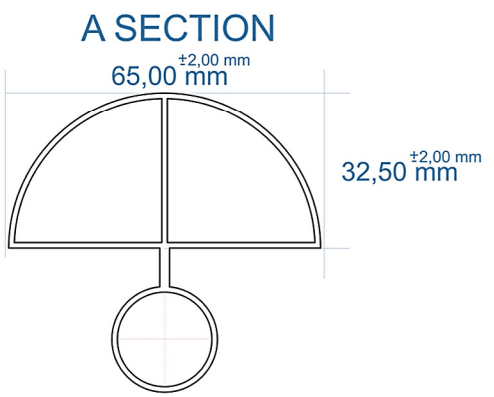

A SECTION  
B SECTION

B SECTION

Eastbrook Road, Gloucester GL4 3DB  
 Technical Helpline : 01452 317890  
 Mon - Fri / 8am - 5pm  
 Email : [technical@eastbrookco.com](mailto:technical@eastbrookco.com)