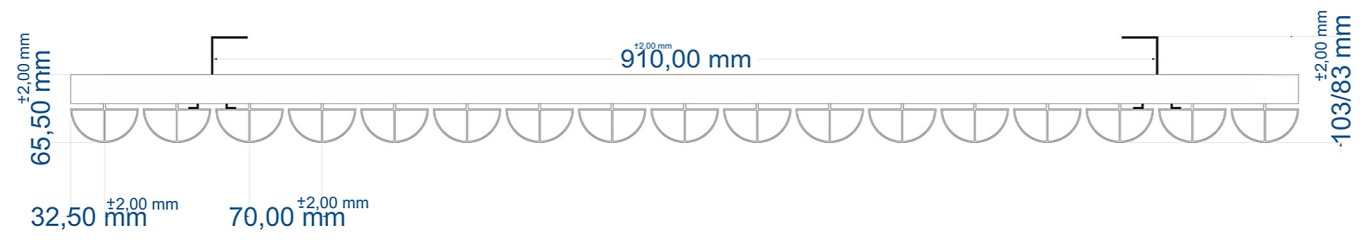

A SECTION  
B SECTION

B SECTION

Eastbrook Road, Gloucester GL4 3DB  
 Technical Helpline : 01452 317890  
 Mon - Fri / 8am - 5pm  
 Email : [technical@eastbrookco.com](mailto:technical@eastbrookco.com)