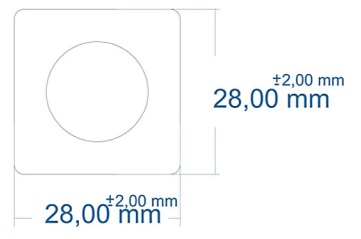

A SECTION  
B SECTION

B SECTION

Eastbrook Road, Gloucester GL4 3DB  
 Technical Helpline : 01452 317890  
 Mon - Fri / 8am - 5pm  
 Email : [technical@eastbrookco.com](mailto:technical@eastbrookco.com)