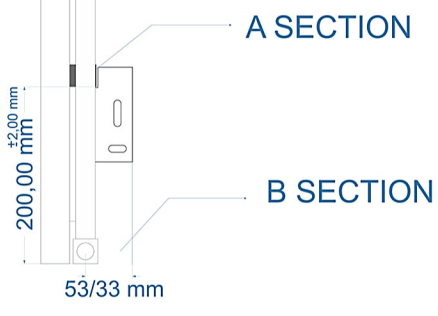

TOWEL HANGER HOLES ARE AT THE BACK OF THE RADIATOR

Eastbrook

Eastbrook Road, Gloucester GL4 3DB
 Technical Helpline : 01452 317890
 Mon - Fri / 8am - 5pm
 Email : technical@eastbrookco.com