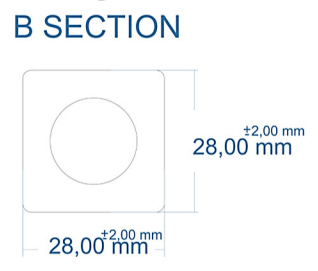

TOWEL HANGER HOLES ARE AT THE BACK OF THE RADIATOR

Eastbrook

Eastbrook Road, Gloucester GL4 3DB
 Technical Helpline : 01452 317890
 Mon - Fri / 8am - 5pm
 Email : technical@eastbrookco.com