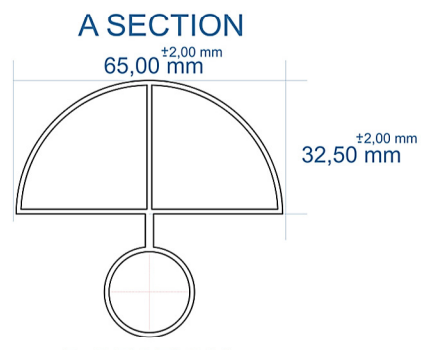

TOWEL HANGER HOLES ARE AT THE BACK OF THE RADIATOR

Eastbrook

Eastbrook Road, Gloucester GL4 3DB
 Technical Helpline : 01452 317890
 Mon - Fri / 8am - 5pm
 Email : technical@eastbrookco.com