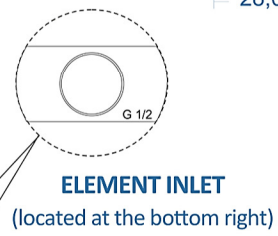

TOWEL HANGER HOLES ARE AT THE BACK OF THE RADIATOR

Eastbrook

Eastbrook Road, Gloucester GL4 3DB
 Technical Helpline : 01452 317890
 Mon - Fri / 8am - 5pm
 Email : technical@eastbrookco.com