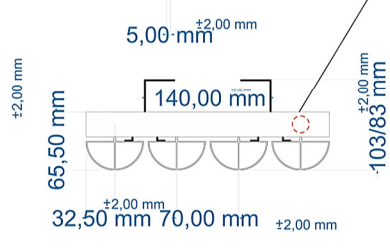

TOWEL HANGER HOLES ARE AT THE BACK OF THE RADIATOR

Eastbrook

Eastbrook Road, Gloucester GL4 3DB
 Technical Helpline : 01452 317890
 Mon - Fri / 8am - 5pm
 Email : technical@eastbrookco.com