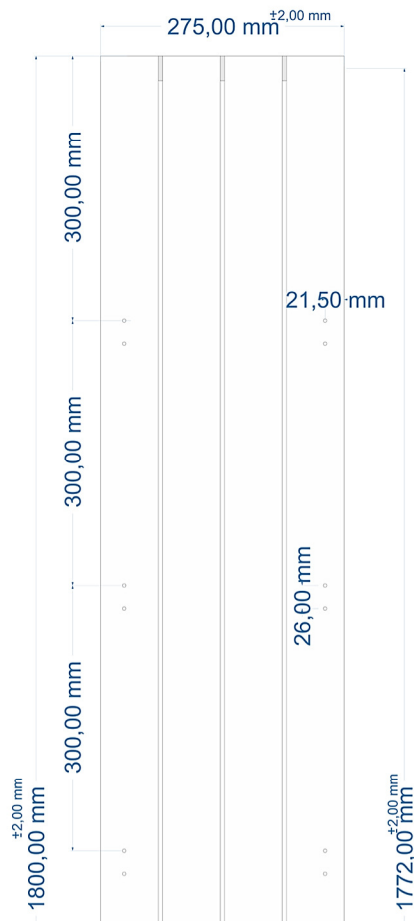

TOWEL HANGER HOLES ARE AT THE BACK OF THE RADIATOR

Eastbrook

Eastbrook Road, Gloucester GL4 3DB
 Technical Helpline : 01452 317890
 Mon - Fri / 8am - 5pm
 Email : technical@eastbrookco.com