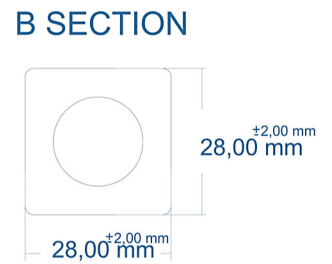

TOWEL HANGER HOLES ARE AT THE BACK OF THE RADIATOR

ELEMENT INLET
(located at the bottom right)

Eastbrook Road, Gloucester GL4 3DB
 Technical Helpline : 01452 317890
 Mon - Fri / 8am - 5pm
 Email : technical@eastbrookco.com