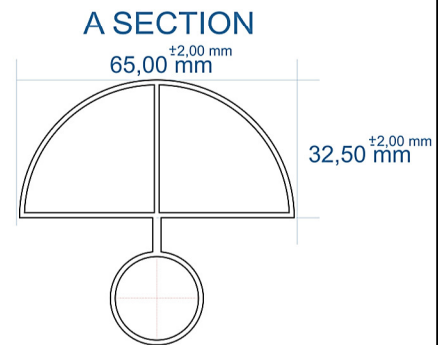

TOWEL HANGER HOLES ARE AT THE BACK OF THE RADIATOR

ELEMENT INLET
(located at the bottom right)

Eastbrook Road, Gloucester GL4 3DB
 Technical Helpline : 01452 317890
 Mon - Fri / 8am - 5pm
 Email : technical@eastbrookco.com