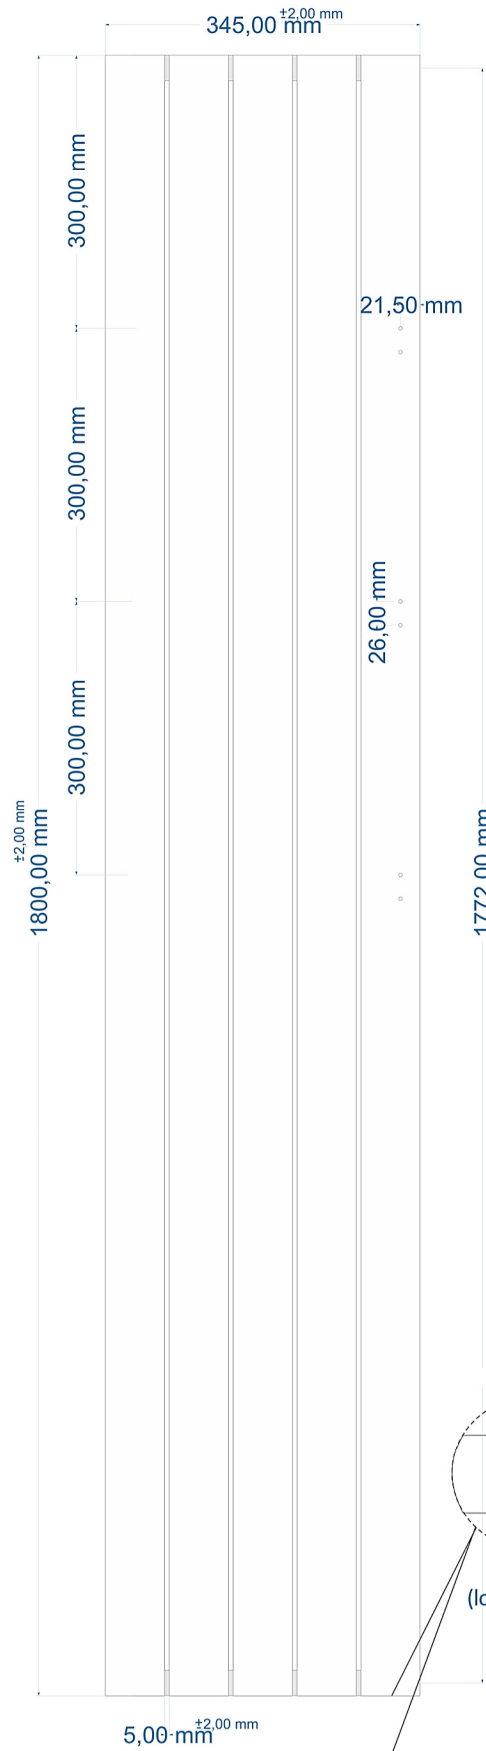

TOWEL HANGER HOLES ARE AT THE BACK OF THE RADIATOR

ELEMENT INLET
(located at the bottom right)

Eastbrook Road, Gloucester GL4 3DB
 Technical Helpline : 01452 317890
 Mon - Fri / 8am - 5pm
 Email : technical@eastbrookco.com