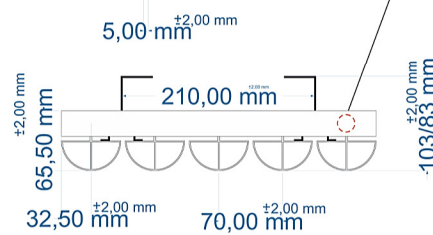

TOWEL HANGER HOLES ARE AT THE BACK OF THE RADIATOR

ELEMENT INLET
(located at the bottom right)

Eastbrook Road, Gloucester GL4 3DB
 Technical Helpline : 01452 317890
 Mon - Fri / 8am - 5pm
 Email : technical@eastbrookco.com