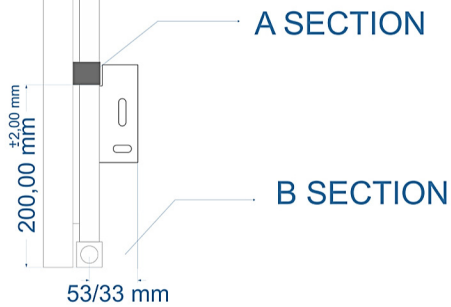

TOWEL HANGER HOLES ARE AT THE BACK OF THE RADIATOR

ELEMENT INLET
(located at the bottom right)

Eastbrook Road, Gloucester GL4 3DB
 Technical Helpline : 01452 317890
 Mon - Fri / 8am - 5pm
 Email : technical@eastbrookco.com