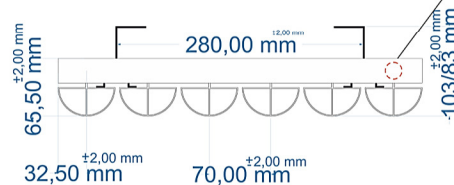

TOWEL HANGER HOLES ARE AT THE BACK OF THE RADIATOR

Eastbrook Road, Gloucester GL4 3DB
 Technical Helpline : 01452 317890
 Mon - Fri / 8am - 5pm
 Email : technical@eastbrookco.com