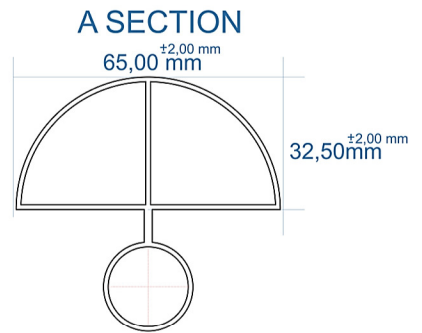

TOWEL HANGER HOLES ARE AT THE BACK OF THE RADIATOR

Eastbrook Road, Gloucester GL4 3DB
 Technical Helpline : 01452 317890
 Mon - Fri / 8am - 5pm
 Email : technical@eastbrookco.com