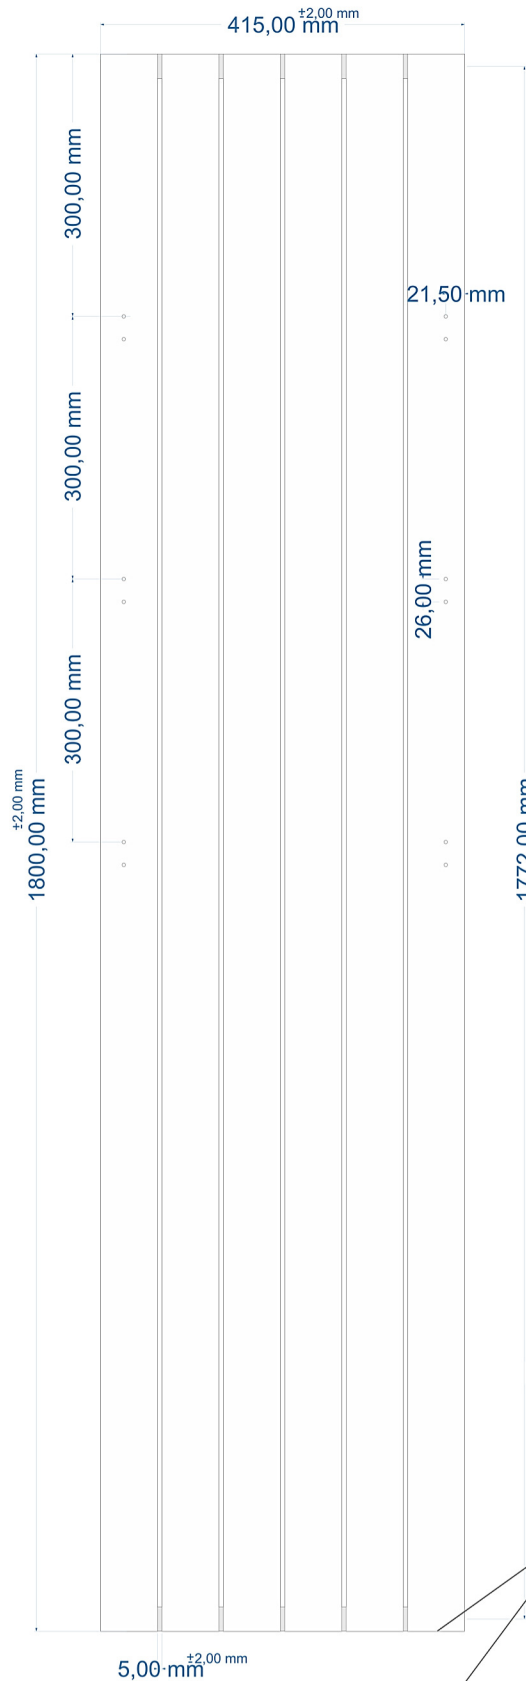

TOWEL HANGER HOLES ARE AT THE BACK OF THE RADIATOR

Eastbrook Road, Gloucester GL4 3DB
 Technical Helpline : 01452 317890
 Mon - Fri / 8am - 5pm
 Email : technical@eastbrookco.com