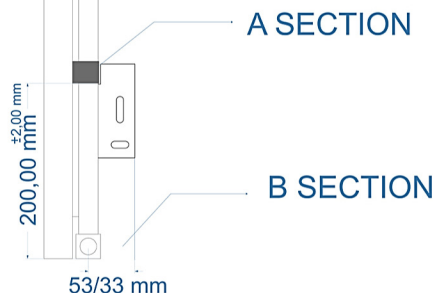

TOWEL HANGER HOLES ARE AT THE BACK OF THE RADIATOR

Eastbrook Road, Gloucester GL4 3DB
 Technical Helpline : 01452 317890
 Mon - Fri / 8am - 5pm
 Email : technical@eastbrookco.com