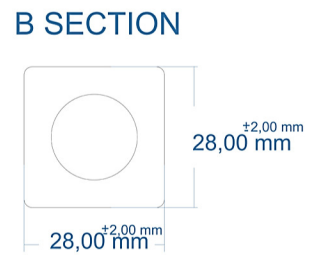

TOWEL HANGER HOLES ARE AT THE BACK OF THE RADIATOR

Eastbrook Road, Gloucester GL4 3DB
 Technical Helpline : 01452 317890
 Mon - Fri / 8am - 5pm
 Email : technical@eastbrookco.com