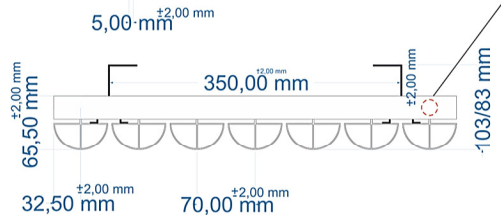

**TOWEL HANGER HOLES ARE AT THE BACK OF THE RADIATOR**

**Eastbrook**  
Eastbrook Road, Gloucester GL4 3DB  
Technical Helpline : 01452 317890  
Mon - Fri / 8am - 5pm  
Email : technical@eastbrookco.com