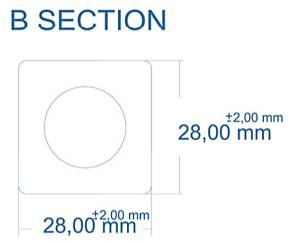

**TOWEL HANGER HOLES ARE AT THE BACK OF THE RADIATOR**

**Eastbrook**  
Eastbrook Road, Gloucester GL4 3DB  
Technical Helpline : 01452 317890  
Mon - Fri / 8am - 5pm  
Email : technical@eastbrookco.com