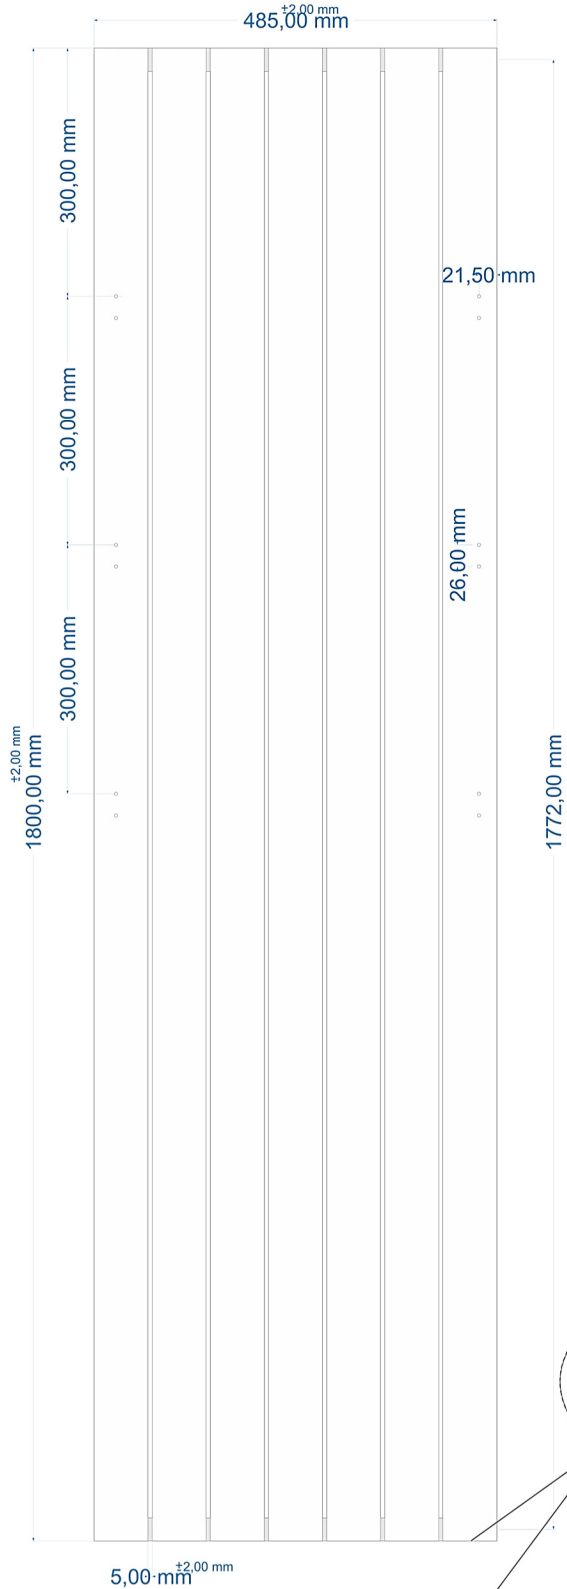

**TOWEL HANGER HOLES ARE AT THE BACK OF THE RADIATOR**

**Eastbrook**  
Eastbrook Road, Gloucester GL4 3DB  
Technical Helpline : 01452 317890  
Mon - Fri / 8am - 5pm  
Email : technical@eastbrookco.com