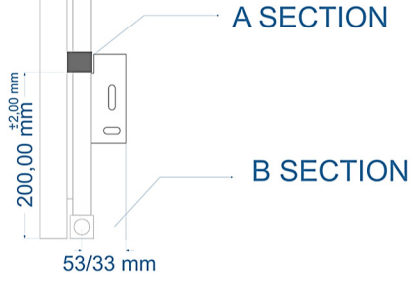

**TOWEL HANGER HOLES ARE AT THE BACK OF THE RADIATOR**

**Eastbrook**  
Eastbrook Road, Gloucester GL4 3DB  
Technical Helpline : 01452 317890  
Mon - Fri / 8am - 5pm  
Email : technical@eastbrookco.com