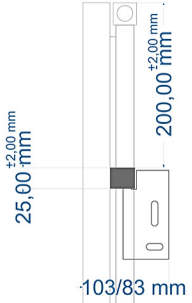

**TOWEL HANGER HOLES ARE AT THE BACK OF THE RADIATOR**

**Eastbrook**  
Eastbrook Road, Gloucester GL4 3DB  
Technical Helpline : 01452 317890  
Mon - Fri / 8am - 5pm  
Email : technical@eastbrookco.com