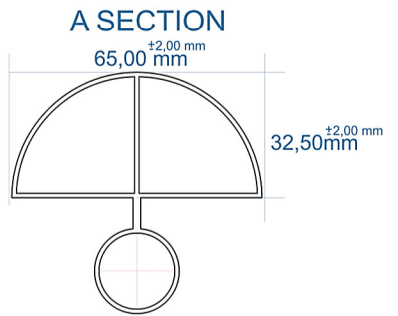

**TOWEL HANGER HOLES ARE AT THE BACK OF THE RADIATOR**

**Eastbrook**  
Eastbrook Road, Gloucester GL4 3DB  
Technical Helpline : 01452 317890  
Mon - Fri / 8am - 5pm  
Email : technical@eastbrookco.com