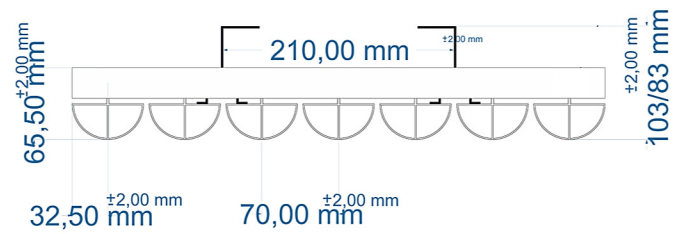

TOWEL HANGER HOLES ARE AT THE BACK OF THE RADIATOR

Eastbrook Road, Gloucester GL4 3DB
 Technical Helpline : 01452 317890
 Mon - Fri / 8am - 5pm
 Email : technical@eastbrookco.com