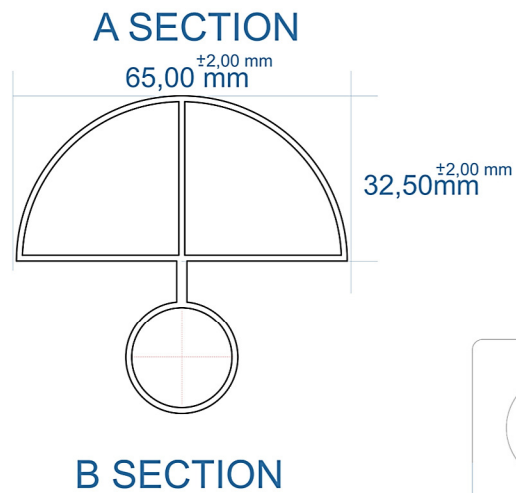

TOWEL HANGER HOLES ARE AT THE BACK OF THE RADIATOR

Eastbrook Road, Gloucester GL4 3DB
 Technical Helpline : 01452 317890
 Mon - Fri / 8am - 5pm
 Email : technical@eastbrookco.com