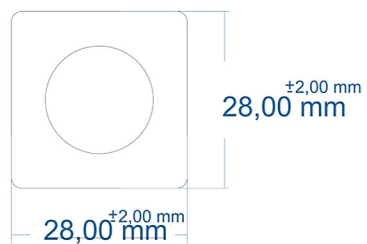

TOWEL HANGER HOLES ARE AT THE BACK OF THE RADIATOR

Eastbrook Road, Gloucester GL4 3DB
 Technical Helpline : 01452 317890
 Mon - Fri / 8am - 5pm
 Email : technical@eastbrookco.com