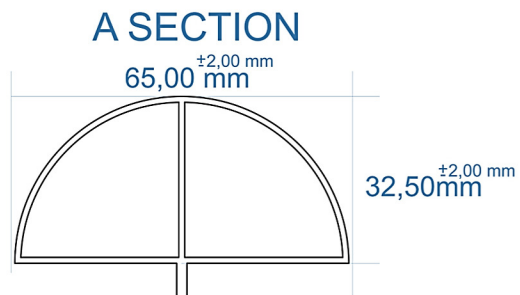

TOWEL HANGER HOLES ARE AT THE BACK OF THE RADIATOR

B SECTION

Eastbrook Road, Gloucester GL4 3DB
 Technical Helpline : 01452 317890
 Mon - Fri / 8am - 5pm
 Email : technical@eastbrookco.com