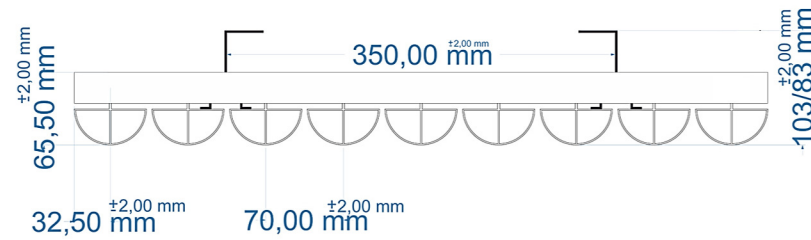

TOWEL HANGER HOLES ARE AT THE BACK OF THE RADIATOR

B SECTION

Eastbrook Road, Gloucester GL4 3DB
 Technical Helpline : 01452 317890
 Mon - Fri / 8am - 5pm
 Email : technical@eastbrookco.com