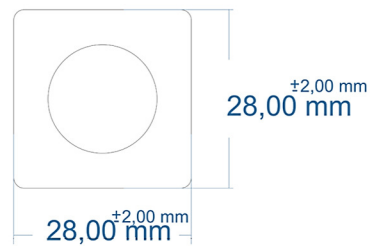

TOWEL HANGER HOLES ARE AT THE BACK OF THE RADIATOR

B SECTION

Eastbrook Road, Gloucester GL4 3DB
 Technical Helpline : 01452 317890
 Mon - Fri / 8am - 5pm
 Email : technical@eastbrookco.com