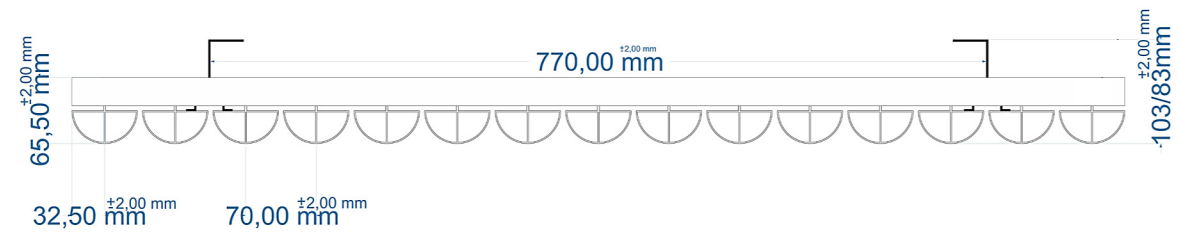

A SECTION

B SECTION

Eastbrook
 Eastbrook Road, Gloucester GL4 3DB
 Technical Helpline : 01452 317890
 Mon - Fri / 8am - 5pm
 Email : technical@eastbrookco.com