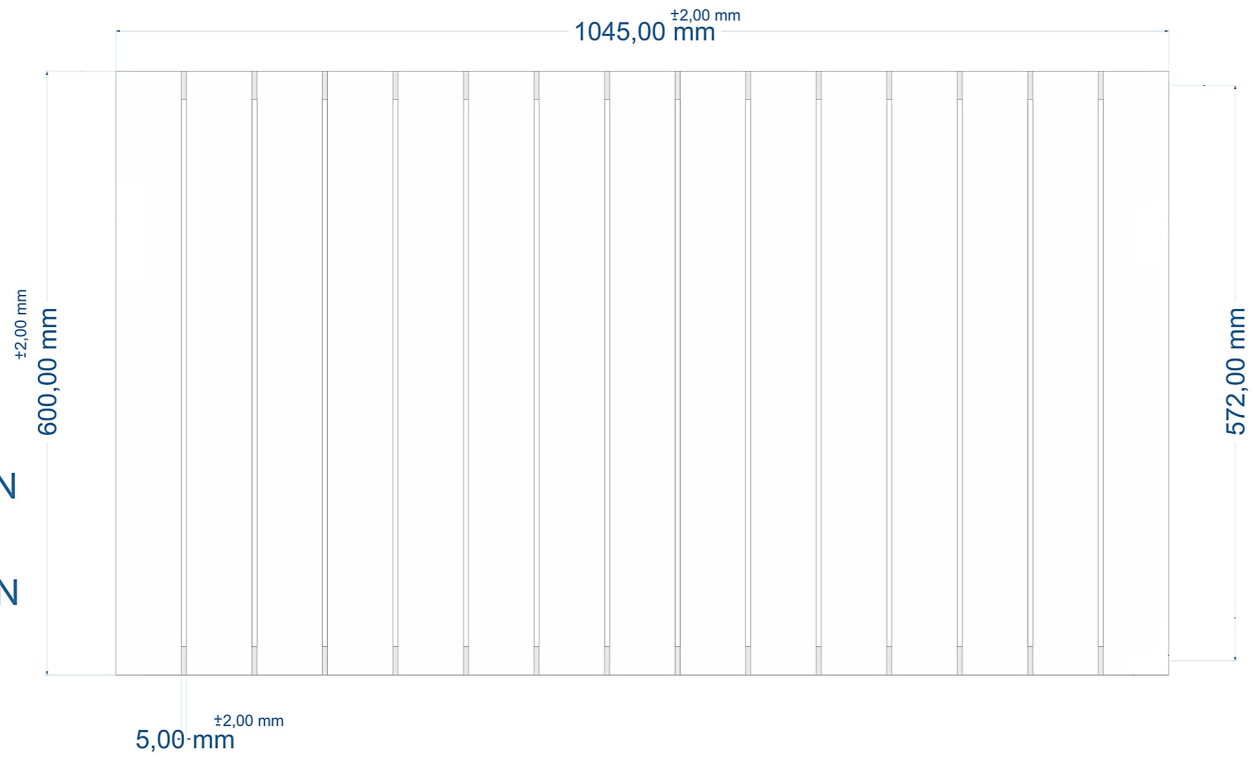

A SECTION

B SECTION

Eastbrook
 Eastbrook Road, Gloucester GL4 3DB
 Technical Helpline : 01452 317890
 Mon - Fri / 8am - 5pm
 Email : technical@eastbrookco.com