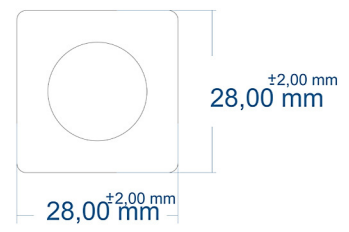

A SECTION

B SECTION

Eastbrook
 Eastbrook Road, Gloucester GL4 3DB
 Technical Helpline : 01452 317890
 Mon - Fri / 8am - 5pm
 Email : technical@eastbrookco.com