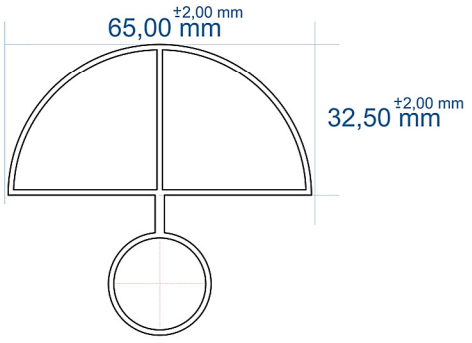

A SECTION

B SECTION

Eastbrook
 Eastbrook Road, Gloucester GL4 3DB
 Technical Helpline : 01452 317890
 Mon - Fri / 8am - 5pm
 Email : technical@eastbrookco.com