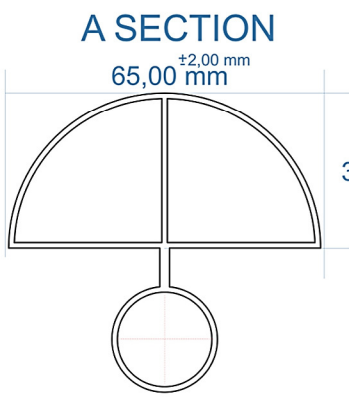

A SECTION

B SECTION

B SECTION

Eastbrook Road, Gloucester GL4 3DB
 Technical Helpline : 01452 317890
 Mon - Fri / 8am - 5pm
 Email : technical@eastbrookco.com