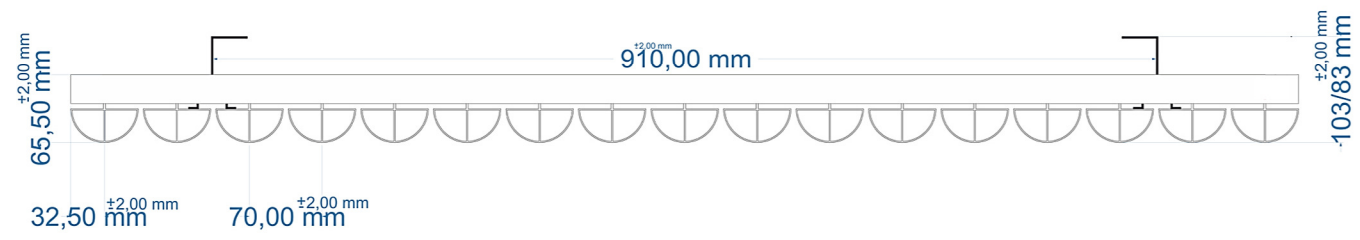

A SECTION

B SECTION

B SECTION

Eastbrook Road, Gloucester GL4 3DB
 Technical Helpline : 01452 317890
 Mon - Fri / 8am - 5pm
 Email : technical@eastbrookco.com