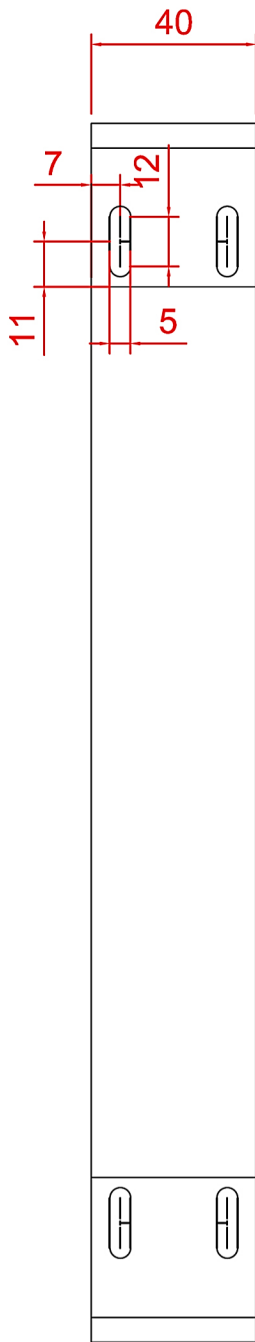

3 mm dkp
chrome plate

Eastbrook Road, Gloucester GL4 3DB
Technical Helpline : 01452 317890
Mon - Fri / 8am - 5pm
Email : technical@eastbrookco.com