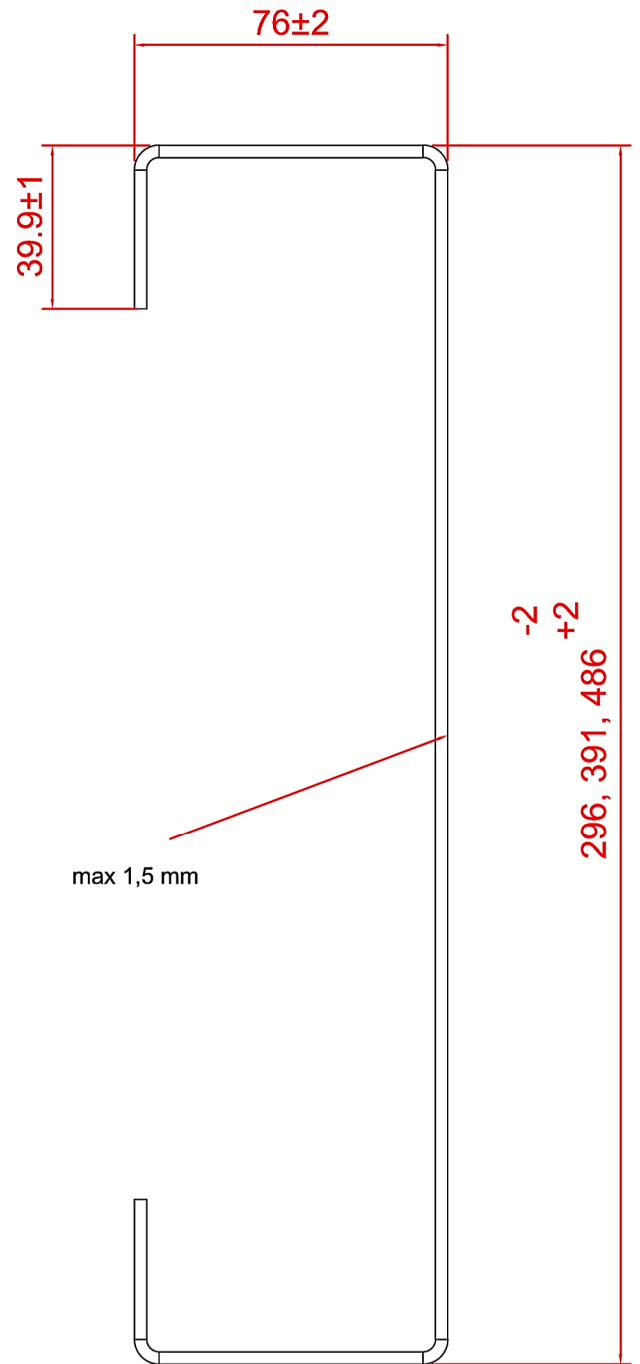

3 mm dkp
chrome plate

Eastbrook Road, Gloucester GL4 3DB
Technical Helpline : 01452 317890
Mon - Fri / 8am - 5pm
Email : technical@eastbrookco.com