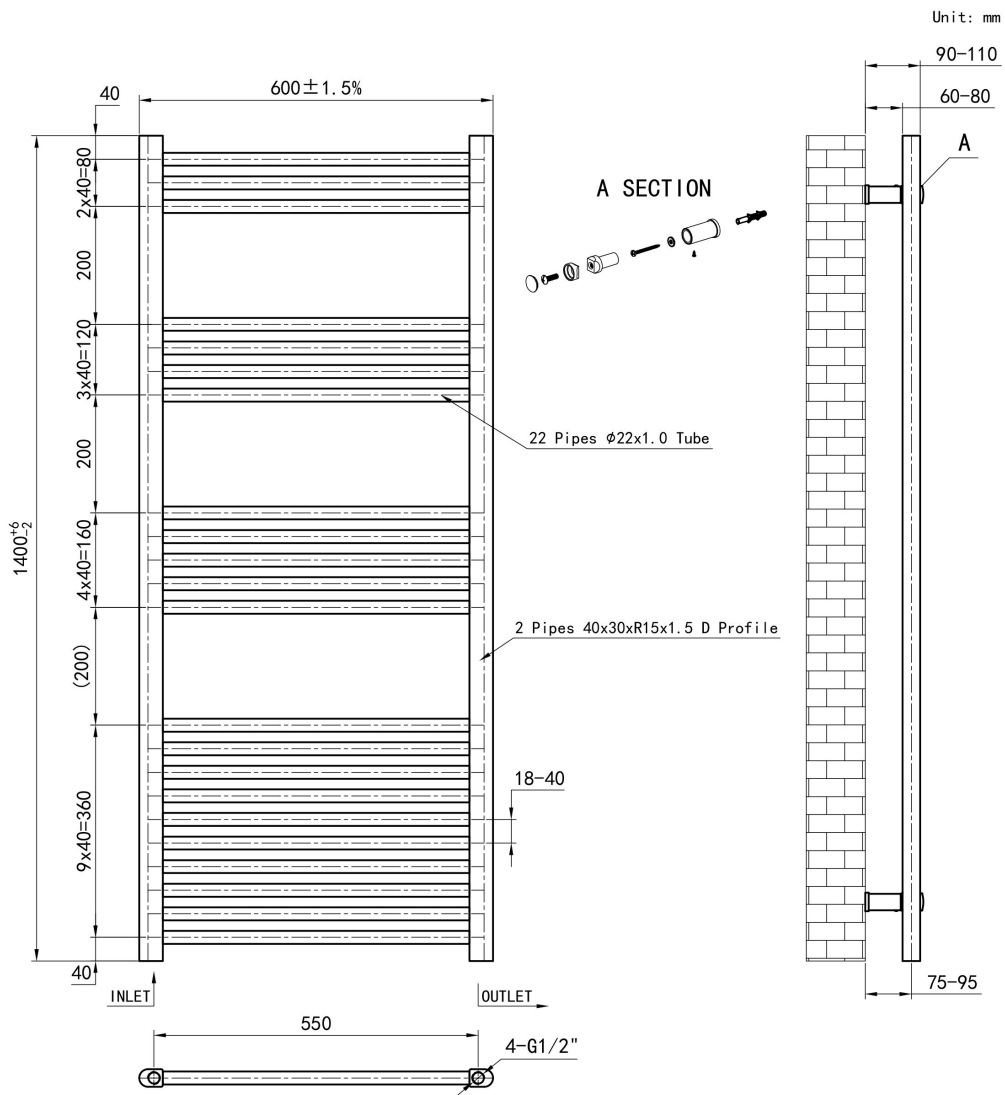

DATASHEET

Image

General Information

Product:	41.0628
Description:	Wendover Straight Multirail 1400 x 600
Website Link:	(Click Here)
Product Type:	Towel Rail
Brand:	Eastbrook Company
Colour:	Gloss White
Material:	Mild Steel
Height (mm):	1400mm
Width (mm):	600mm
Net Weight (kg):	10.72kg
Product Range:	Wendover

Product Specifications

Warranty:	5 Year(s)
Supplied with fixings:	Yes
Orientation:	Vertical
BTU $\Delta T50^{\circ}\text{C}$:	1973
BTU $\Delta T60^{\circ}\text{C}$:	2525
Watts $\Delta T50^{\circ}\text{C}$:	578
Watts $\Delta T60^{\circ}\text{C}$:	740

Drawing

Wendover Straight 1400 x 600mm. Technical Drawing

Eastbrook 
Eastbrook Road, Gloucester GL4 3DB
Technical Helpline : 01452 317890
Mon - Fri / 8am - 5pm
Email : technical@eastbrookco.com