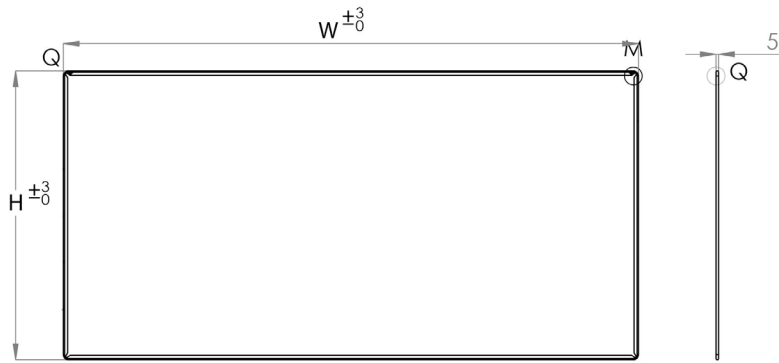

DATASHEET

Image

General Information

Product:	25.5042
Description:	Flat Cover Plate 600 x 900
Website Link:	(Click Here)
Product Type:	Cover Plate
Brand:	Eastbrook Company
Colour:	Gloss White
Material:	Mild Steel
Height (mm):	600mm
Width (mm):	900mm
Length (mm):	5mm
Net Weight (kg):	4.52kg
Product Range:	Compact Panel

Product Specifications

Warranty:	10 Year(s)
Supplied with fixings:	Yes

Drawing

Flat Cover Plate Technical Drawing

H
300mm.....600mm
W
400mm.....2000mm

Eastbrook 
Eastbrook Road, Gloucester GL4 3DB
Technical Helpline : 01452 317890
Mon - Fri / 8am - 5pm
Email : technical@eastbrookco.com