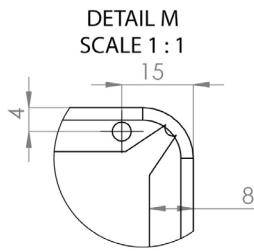

DATASHEET

Image

General Information

Product:	25.5042
Description:	Flat Cover Plate 600 x 900
Website Link:	(Click Here)
Product Type:	Cover Plate
Brand:	Eastbrook Company
Colour:	Gloss White
Material:	Mild Steel
Height (mm):	600mm
Width (mm):	900mm
Length (mm):	5mm
Net Weight (kg):	4.52kg
Product Range:	Compact Panel

Product Specifications

Warranty:	10 Year(s)
Supplied with fixings:	Yes

Drawing

Flat Cover Plate Technical Drawing

H
300mm.....600mm
W
400mm.....2000mm

Eastbrook 
Eastbrook Road, Gloucester GL4 3DB
Technical Helpline : 01452 317890
Mon - Fri / 8am - 5pm
Email : technical@eastbrookco.com