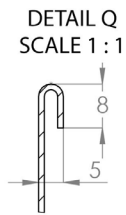

DATASHEET

Image

General Information

Product:	25.5042
Description:	Flat Cover Plate 600 x 900
Website Link:	(Click Here)
Product Type:	Cover Plate
Brand:	Eastbrook Company
Colour:	Gloss White
Material:	Mild Steel
Height (mm):	600mm
Width (mm):	900mm
Length (mm):	5mm
Net Weight (kg):	4.52kg
Product Range:	Compact Panel

Product Specifications

Warranty:	10 Year(s)
Supplied with fixings:	Yes

Drawing

Flat Cover Plate Technical Drawing

H
300mm.....600mm
W
400mm.....2000mm

Eastbrook 
Eastbrook Road, Gloucester GL4 3DB
Technical Helpline : 01452 317890
Mon - Fri / 8am - 5pm
Email : technical@eastbrookco.com