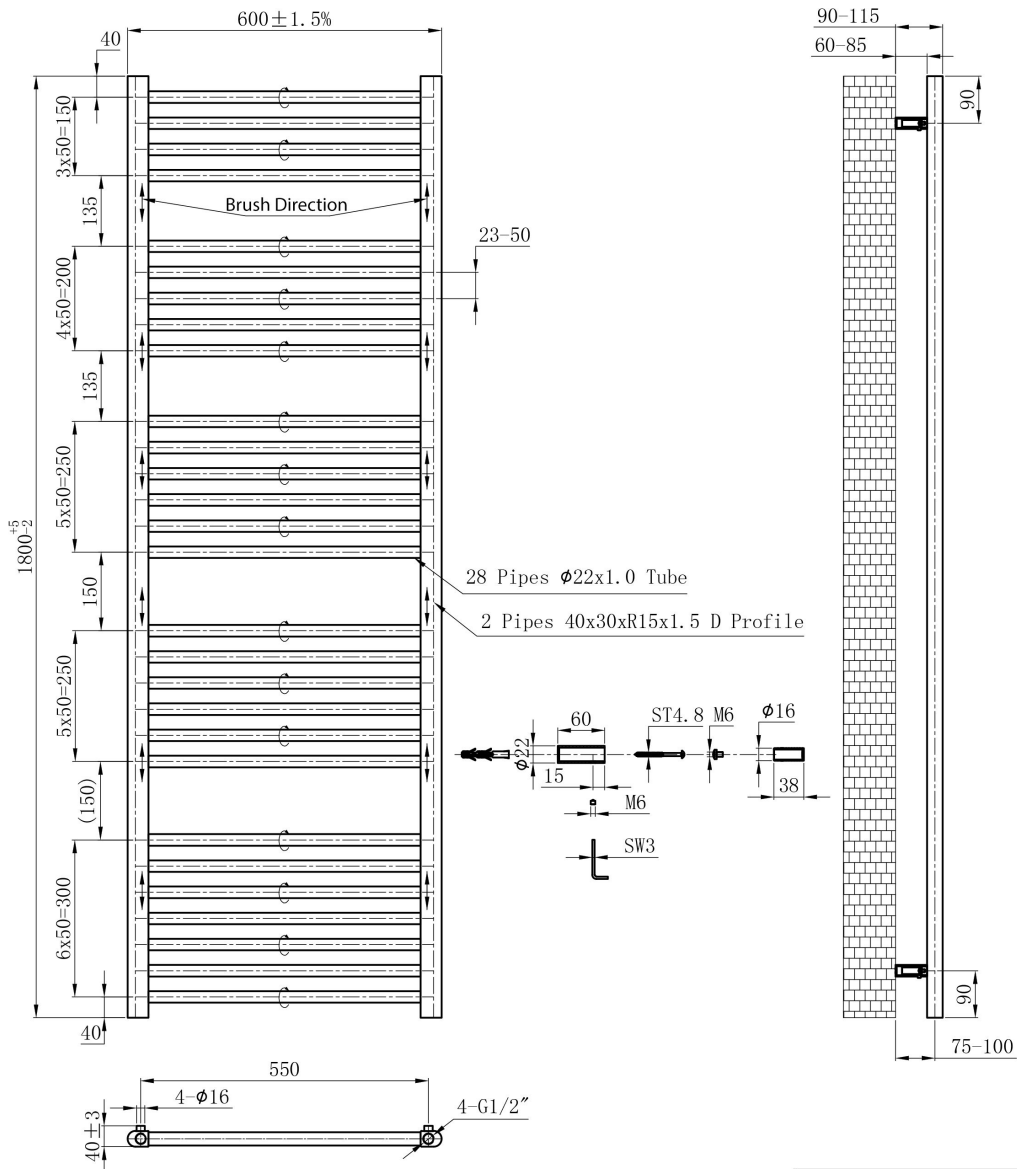

DATASHEET

Image

General Information

Product:	41.0798
Description:	Wendover Straight Stainless Steel Multirail 1800 x 600
Website Link:	(Click Here)
Product Type:	Towel Rail
Brand:	Eastbrook Company
Colour:	Brushed
Material:	Stainless Steel
Height (mm):	1800mm
Width (mm):	600mm
Net Weight (kg):	12.56kg
Product Range:	Wendover Stainless Steel

Product Specifications

Warranty:	5 Year(s)
BTU $\Delta T50^{\circ}\text{C}$:	1978
BTU $\Delta T60^{\circ}\text{C}$:	2500
Watts $\Delta T50^{\circ}\text{C}$:	580
Watts $\Delta T60^{\circ}\text{C}$:	733
Number of Horizontal Bars:	28
Element Compatibility:	Yes For more details on compatible elements refer to our brochure.

Drawing

Wendover Straight Stainless Steel Multirail 1800 x 600mm. Brushed Technical Drawing

Unit: mm

Eastbrook 
Eastbrook Road, Gloucester GL4 3DB
Technical Helpline : 01452 317890
Mon - Fri / 8am - 5pm
Email : technical@eastbrookco.com