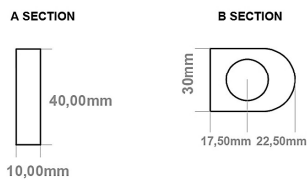

DATASHEET

Image

General Information

Product:	89:1279
Description:	Defford 1800 x 600mm Towel Rail
Website Link:	(Click Here)
Product Type:	Towel Rail
Brand:	Eastbrook Company
Colour:	Gloss White
Material:	Mild Steel
Height (mm):	1800mm
Width (mm):	600mm
Net Weight (kg):	17.4kg
Product Range:	Defford

Drawing

Defford 1800 x 600mm. Technical Drawing

scale: 1/5

Eastbrook 
Eastbrook Road, Gloucester GL4 3DB
Technical Helpline : 01452 317890
Mon - Fri / 8am - 5pm
Email : technical@eastbrookco.com