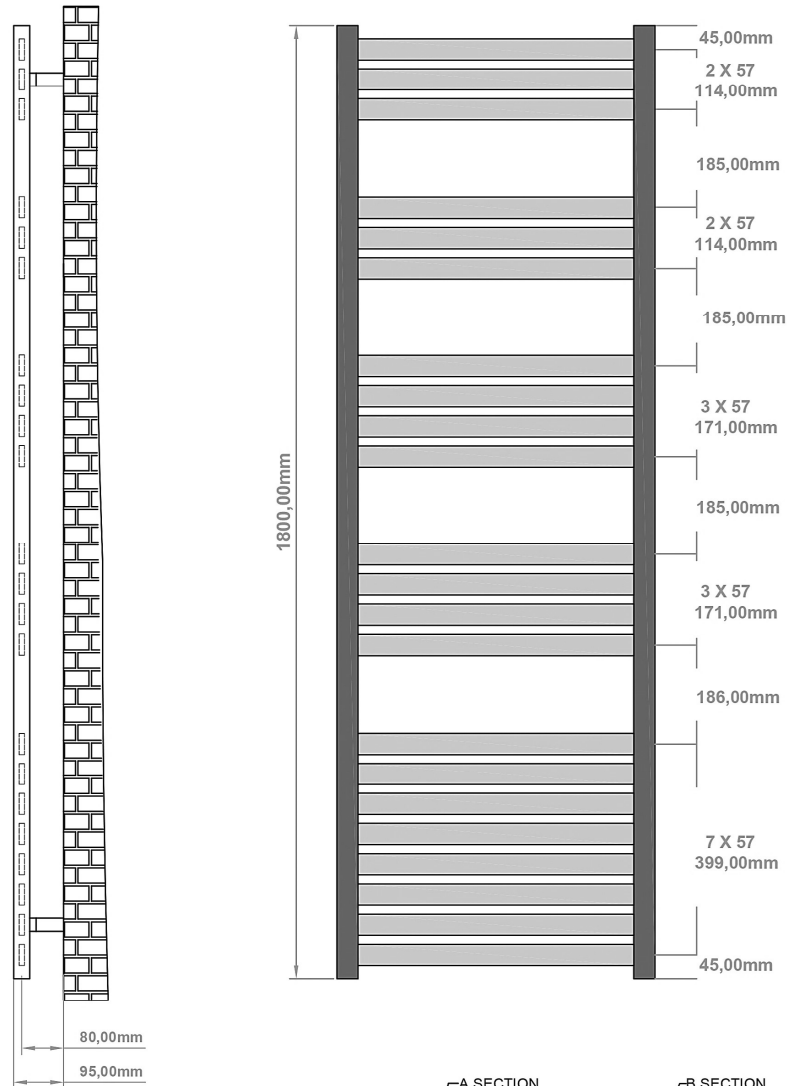

DATASHEET

Image

General Information

Product:	89:1279
Description:	Defford 1800 x 600mm Towel Rail
Website Link:	(Click Here)
Product Type:	Towel Rail
Brand:	Eastbrook Company
Colour:	Gloss White
Material:	Mild Steel
Height (mm):	1800mm
Width (mm):	600mm
Net Weight (kg):	17.4kg
Product Range:	Defford

Product Specifications

Warranty:	5 Year(s)
Supplied with fixings:	Yes
BTU $\Delta T50^{\circ}\text{C}$:	2743
BTU $\Delta T60^{\circ}\text{C}$:	3511
Watts $\Delta T50^{\circ}\text{C}$:	804
Watts $\Delta T60^{\circ}\text{C}$:	1029

Drawing

Defford 1800 x 600mm. Technical Drawing

scale: 1/5

Eastbrook 
Eastbrook Road, Gloucester GL4 3DB
Technical Helpline : 01452 317890
Mon - Fri / 8am - 5pm
Email : technical@eastbrookco.com