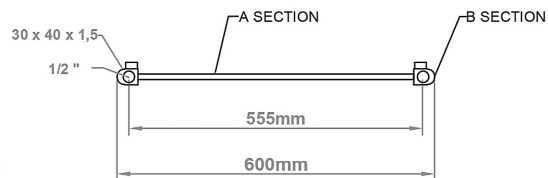

DATASHEET

Image

General Information

Product:	89:1279
Description:	Defford 1800 x 600mm Towel Rail
Website Link:	(Click Here)
Product Type:	Towel Rail
Brand:	Eastbrook Company
Colour:	Gloss White
Material:	Mild Steel
Height (mm):	1800mm
Width (mm):	600mm
Net Weight (kg):	17.4kg
Product Range:	Defford

Drawing

Defford 1800 x 600mm. Technical Drawing

scale: 1/5

Eastbrook 
Eastbrook Road, Gloucester GL4 3DB
Technical Helpline : 01452 317890
Mon - Fri / 8am - 5pm
Email : technical@eastbrookco.com