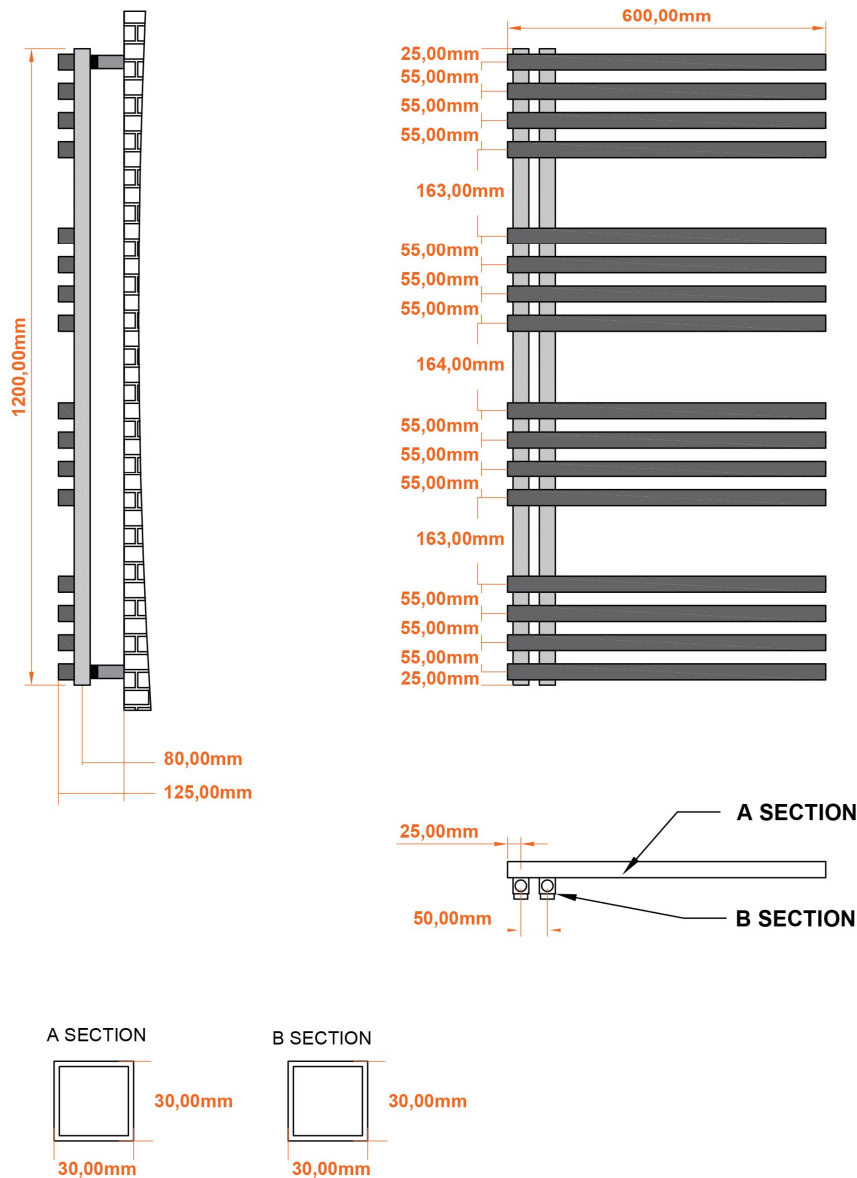

DATASHEET

Image

General Information

Product:	89:1379
Description:	Reinbach 1200 x 600mm Towel Rail
Website Link:	(Click Here)
Product Type:	Towel Rail
Brand:	Eastbrook Company
Colour:	Matt Anthracite
Material:	Mild Steel
Height (mm):	1200mm
Width (mm):	600mm
Net Weight (kg):	16.59kg
Product Range:	Reinbach

Product Specifications

Warranty:	5 Year(s)
Supplied with fixings:	Yes
BTU $\Delta T50^{\circ}\text{C}$:	2132
BTU $\Delta T60^{\circ}\text{C}$:	2688
Watts $\Delta T50^{\circ}\text{C}$:	625
Watts $\Delta T60^{\circ}\text{C}$:	788

Drawing

Reinbach 1200 x 600mm. Technical Drawing

scale: 1/2

Eastbrook 
Eastbrook Road, Gloucester GL4 3DB
Technical Helpline : 01452 317890
Mon - Fri / 8am - 5pm
Email : technical@eastbrookco.com