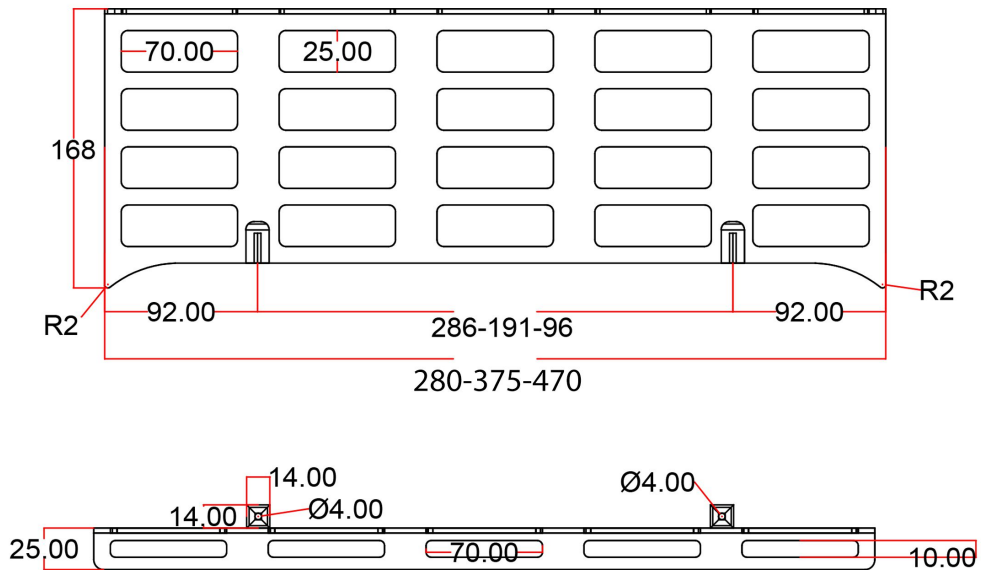

DATASHEET

Image

General Information

Product:	89.0455
Description:	Design Towel Shelf 470mm Withington/Peretti
Website Link:	(Click Here)
Product Type:	Clearance Towel Shelf
Brand:	Eastbrook Company
Colour:	Matt Anthracite
Material:	Mild Steel
Width (mm):	470mm
Net Weight (kg):	0.52kg
Product Range:	Universal

Product Specifications

Warranty:	1 Year(s)
-----------	-----------

Drawing

Design Towel Shelf Peretti / Withington 280 / 375 / 470mm. Technical Drawing

Eastbrook 
Eastbrook Road, Gloucester GL4 3DB
Technical Helpline : 01452 317890
Mon - Fri / 8am - 5pm
Email : technical@eastbrookco.com