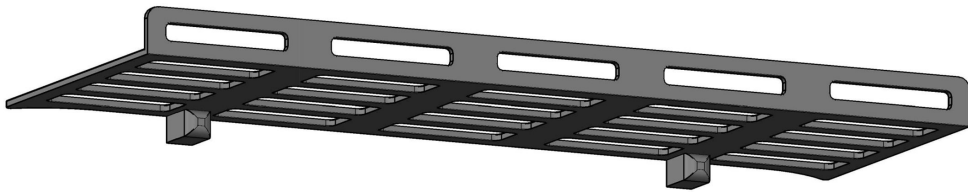

DATASHEET

Image

General Information

Product:	89.0455
Description:	Design Towel Shelf 470mm Withington/Peretti
Website Link:	(Click Here)
Product Type:	Clearance Towel Shelf
Brand:	Eastbrook Company
Colour:	Matt Anthracite
Material:	Mild Steel
Width (mm):	470mm
Net Weight (kg):	0.52kg
Product Range:	Universal

Product Specifications

Warranty:	1 Year(s)
-----------	-----------

Drawing

Design Towel Shelf Peretti / Withington 280 / 375 / 470mm. Technical Drawing

Eastbrook 
Eastbrook Road, Gloucester GL4 3DB
Technical Helpline : 01452 317890
Mon - Fri / 8am - 5pm
Email : technical@eastbrookco.com