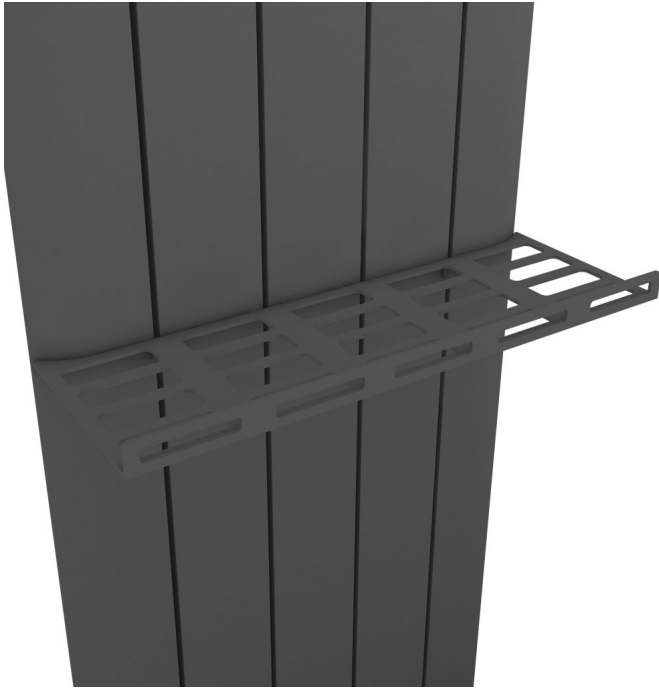

DATASHEET

Image

General Information

Product:	89.0455
Description:	Design Towel Shelf 470mm Withington/Peretti
Website Link:	(Click Here)
Product Type:	Clearance Towel Shelf
Brand:	Eastbrook Company
Colour:	Matt Anthracite
Material:	Mild Steel
Width (mm):	470mm
Net Weight (kg):	0.52kg
Product Range:	Universal

Product Specifications

Warranty:	1 Year(s)
-----------	-----------

Drawing

Design Towel Shelf Peretti / Withington 280 / 375 / 470mm. Technical Drawing

Eastbrook 
Eastbrook Road, Gloucester GL4 3DB
Technical Helpline : 01452 317890
Mon - Fri / 8am - 5pm
Email : technical@eastbrookco.com