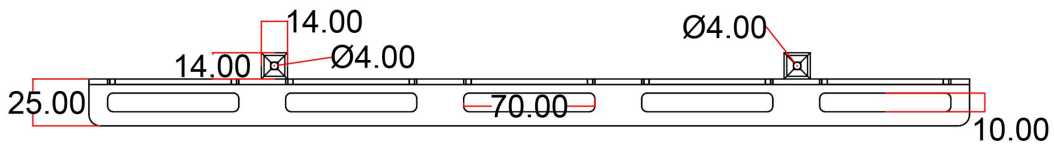

DATASHEET

Image

General Information

Product:	89.0442
Description:	Design Towel Shelf 375mm Charlton/Rosano
Website Link:	(Click Here)
Product Type:	Clearance Towel Shelf
Brand:	Eastbrook Company
Colour:	Matt White
Material:	Mild Steel
Width (mm):	375mm
Net Weight (kg):	0.47kg
Product Range:	Universal

Product Specifications

Warranty:	1 Year(s)
-----------	-----------

Drawing

Design Towel Shelf Rosano / Charlton 280 / 375 / 470mm. Technical Drawing

Eastbrook 
Eastbrook Road, Gloucester GL4 3DB
Technical Helpline : 01452 317890
Mon - Fri / 8am - 5pm
Email : technical@eastbrookco.com