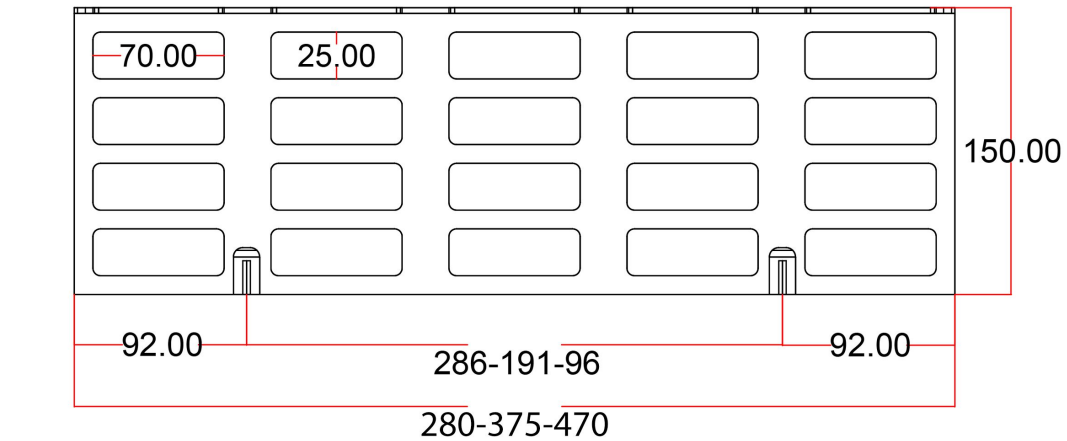

DATASHEET

Image

General Information

Product:	89.0442
Description:	Design Towel Shelf 375mm Charlton/Rosano
Website Link:	(Click Here)
Product Type:	Clearance Towel Shelf
Brand:	Eastbrook Company
Colour:	Matt White
Material:	Mild Steel
Width (mm):	375mm
Net Weight (kg):	0.47kg
Product Range:	Universal

Product Specifications

Warranty:	1 Year(s)
-----------	-----------

Drawing

Design Towel Shelf Rosano / Charlton 280 / 375 / 470mm. Technical Drawing

Eastbrook 
Eastbrook Road, Gloucester GL4 3DB
Technical Helpline : 01452 317890
Mon - Fri / 8am - 5pm
Email : technical@eastbrookco.com