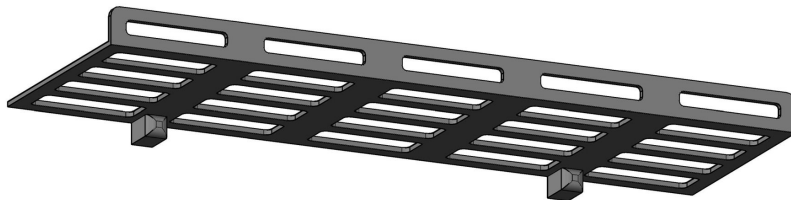

DATASHEET

Image

General Information

Product:	89.0442
Description:	Design Towel Shelf 375mm Charlton/Rosano
Website Link:	(Click Here)
Product Type:	Clearance Towel Shelf
Brand:	Eastbrook Company
Colour:	Matt White
Material:	Mild Steel
Width (mm):	375mm
Net Weight (kg):	0.47kg
Product Range:	Universal

Product Specifications

Warranty:	1 Year(s)
-----------	-----------

Drawing

Design Towel Shelf Rosano / Charlton 280 / 375 / 470mm. Technical Drawing

Eastbrook 
Eastbrook Road, Gloucester GL4 3DB
Technical Helpline : 01452 317890
Mon - Fri / 8am - 5pm
Email : technical@eastbrookco.com