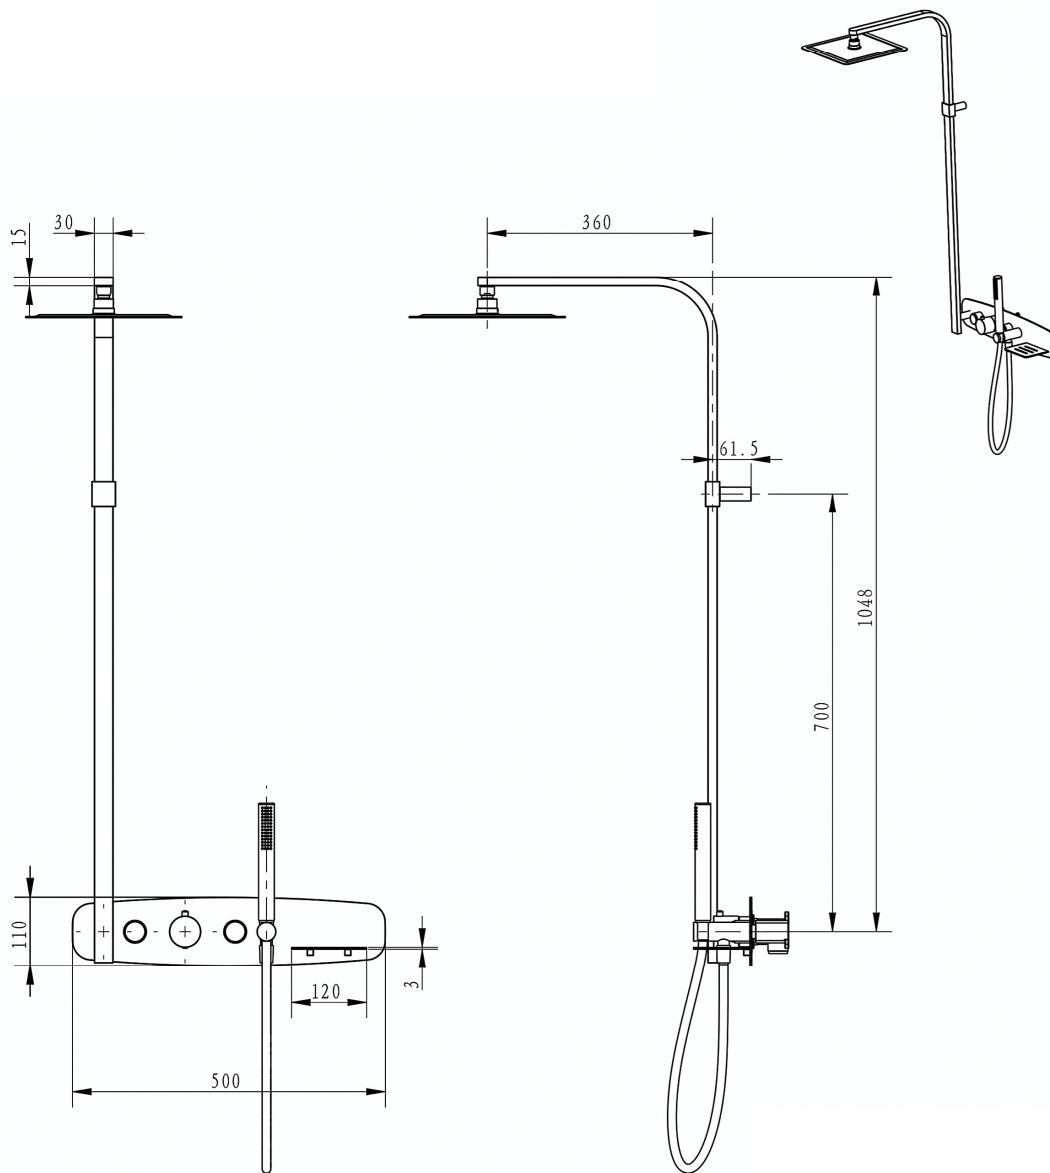

DATASHEET

Image

General Information

Product:	78.0042
Description:	Thermostatic Shower Set with shelf
Website Link:	(Click Here)
Product Type:	Rail Kit
Brand:	Eastbrook Company
Colour:	Chrome
Height (mm):	1048mm
Width (mm):	360mm
Length (mm):	500mm
Net Weight (kg):	8.7kg

Product Specifications

Finish:	Polished
Waste Included:	No
Supplied with fixings:	Yes
Mounting:	Wall
Minimum Bar Pressure re-	1

Drawing

78.0042
Thermostatic Shower Set with shelf Chrome

Eastbrook 
Eastbrook Road, Gloucester GL4 3DB
Technical Helpline : 01452 317890
Mon - Fri / 8am - 5pm
Email : technical@eastbrookco.com