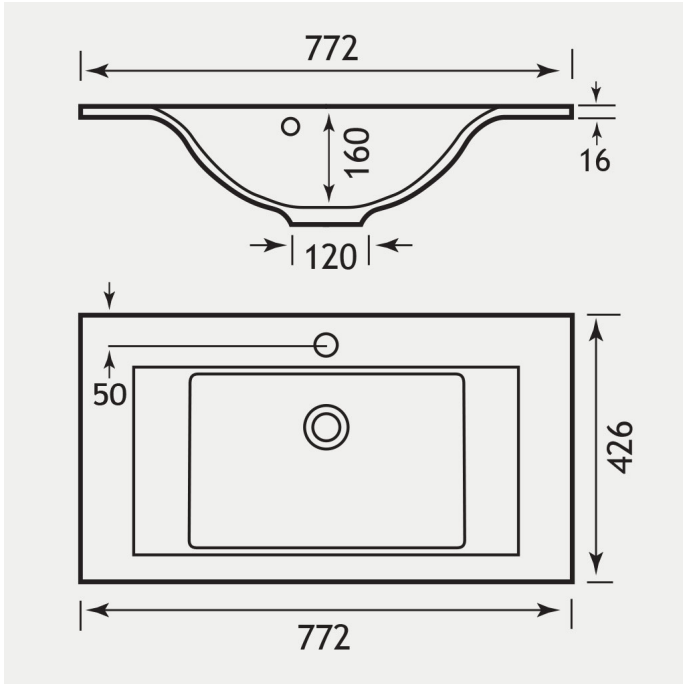

DATASHEET

Image

General Information

Product:	51.012
Description:	Faro 80cm cast top
Website Link:	(Click Here)
Product Type:	Basin
Brand:	Eastbrook Company
Colour:	White
Material:	Cast Marble
Height (mm):	190mm
Width (mm):	772mm
Length (mm):	426mm
Net Weight (kg) (kg):	12.39kg
Product Range:	Faro

Product Specifications

Warranty:	2 Year(s)
Finish:	Gloss
Supplied with fixings:	No
Overflow present:	Yes
Compatible Tap Types:	Wall or deck mounted
Pre-drilled tap holes:	Yes
Number of Tap holes:	1

Drawing