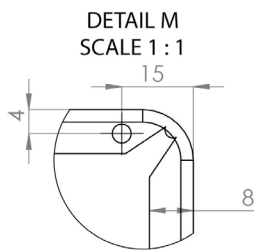

DATASHEET

Image

General Information

Product:	25.5110
Description:	Flat Cover Plate with Lines 600 x 900
Website Link:	(Click Here)
Product Type:	Cover Plate
Brand:	Eastbrook Company
Colour:	Gloss White
Material:	Mild Steel
Height (mm):	600mm
Width (mm):	900mm
Length (mm):	5mm
Net Weight (kg):	4.52kg
Product Range:	Compact Panel

Product Specifications

Warranty:	10 Year(s)
Supplied with fixings:	Yes

Drawing

Flat Cover Plate with Lines
Technical Drawing

H
 300mm.....600mm

W
 400mm.....2000mm

Height (mm.)	No. of horizontal lines
300	2
400	3
500	4
600	5