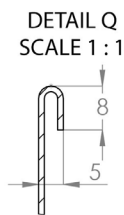

DATASHEET

Image

General Information

Product:	25.5110
Description:	Flat Cover Plate with Lines 600 x 900
Website Link:	(Click Here)
Product Type:	Cover Plate
Brand:	Eastbrook Company
Colour:	Gloss White
Material:	Mild Steel
Height (mm):	600mm
Width (mm):	900mm
Length (mm):	5mm
Net Weight (kg):	4.52kg
Product Range:	Compact Panel

Product Specifications

Warranty:	10 Year(s)
Supplied with fixings:	Yes

Drawing

Flat Cover Plate with Lines
Technical Drawing

H
 300mm.....600mm

W
 400mm.....2000mm

Height (mm.)	No. of horizontal lines
300	2
400	3
500	4
600	5