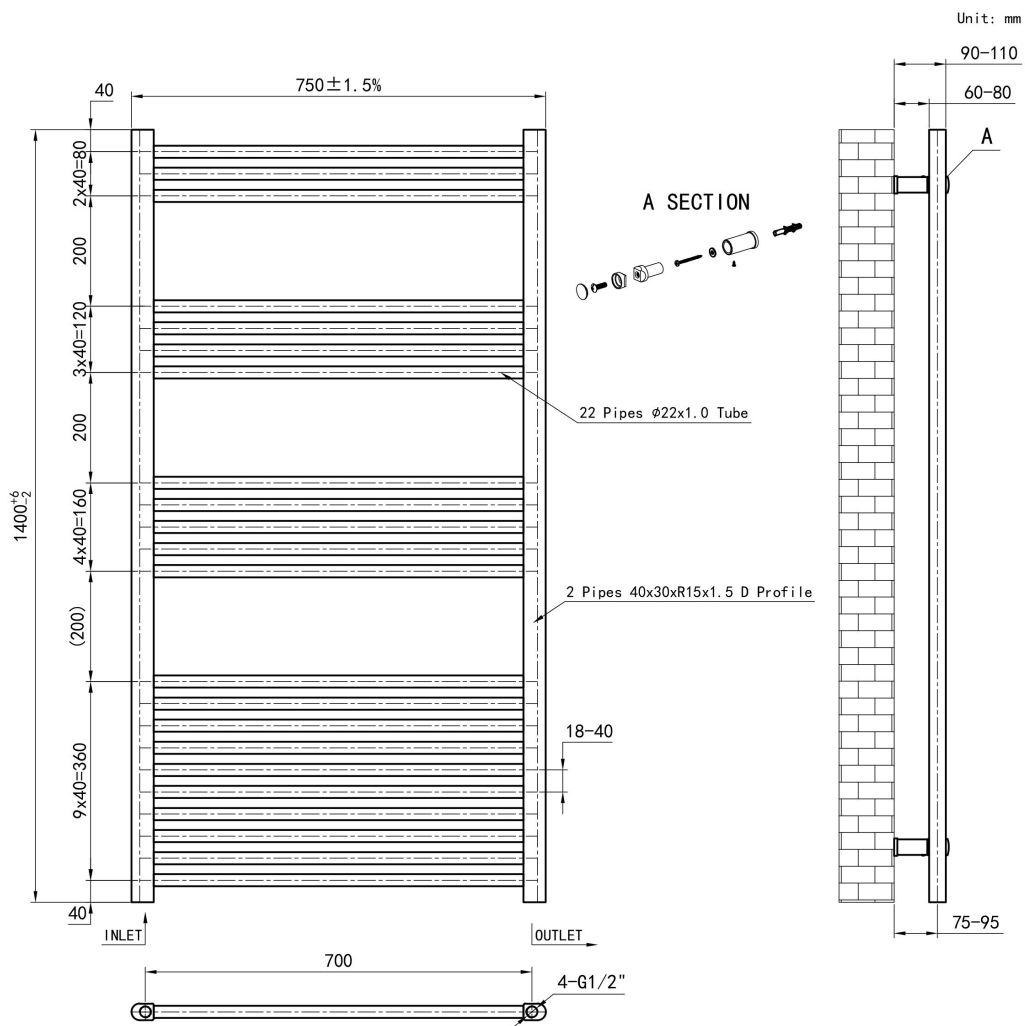

DATASHEET

Image

General Information

Product:	41.0651
Description:	Wendover Straight Multirail 1400 x 750
Website Link:	(Click Here)
Product Type:	Towel Rail
Brand:	Eastbrook Company
Colour:	Matt Anthracite
Material:	Mild Steel
Height (mm):	1400mm
Width (mm):	750mm
Net Weight (kg):	12.52kg
Product Range:	Wendover

Product Specifications

Warranty:	5 Year(s)
Supplied with fixings:	Yes
Orientation:	Vertical
BTU $\Delta T50^{\circ}\text{C}$:	2367
BTU $\Delta T60^{\circ}\text{C}$:	3030
Watts $\Delta T50^{\circ}\text{C}$:	694
Watts $\Delta T60^{\circ}\text{C}$:	888

Drawing

Wendover Straight 1400 x 750mm. Technical Drawing

Eastbrook 
Eastbrook Road, Gloucester GL4 3DB
Technical Helpline : 01452 317890
Mon - Fri / 8am - 5pm
Email : technical@eastbrookco.com