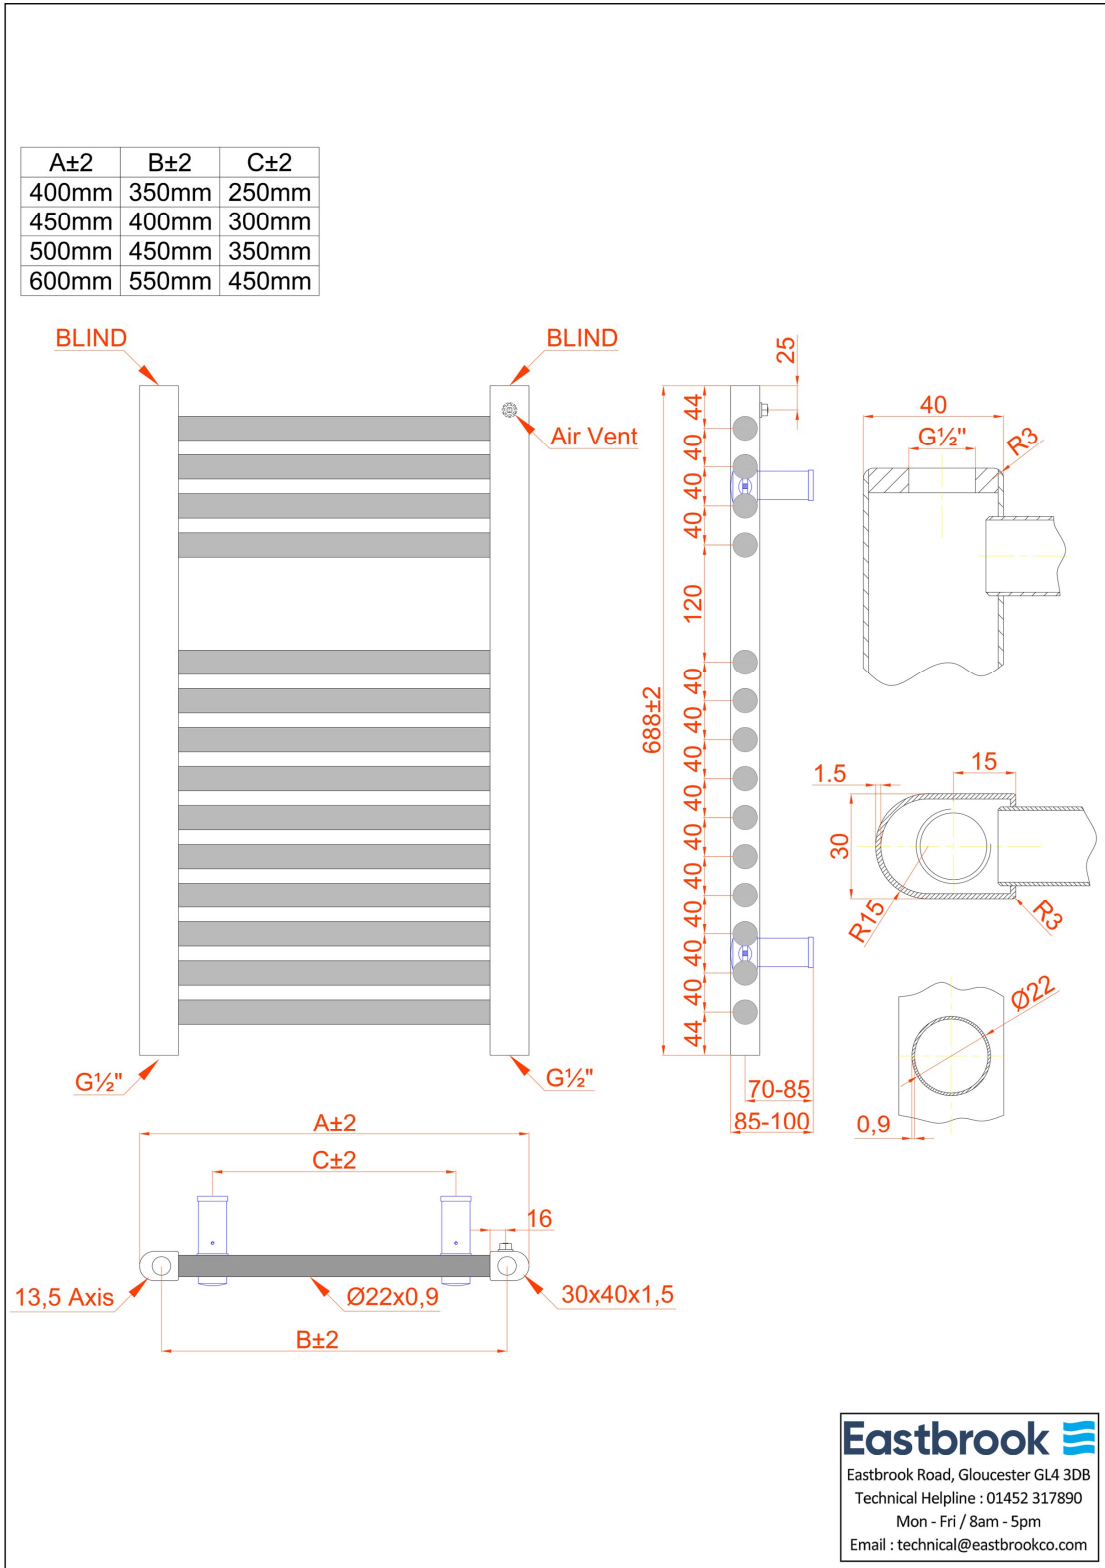

Drawing

Eastbrook
Eastbrook Road, Gloucester GL4 3DB
Technical Helpline : 01452 317890
Mon - Fri / 8am - 5pm
Email : technical@eastbrookco.com