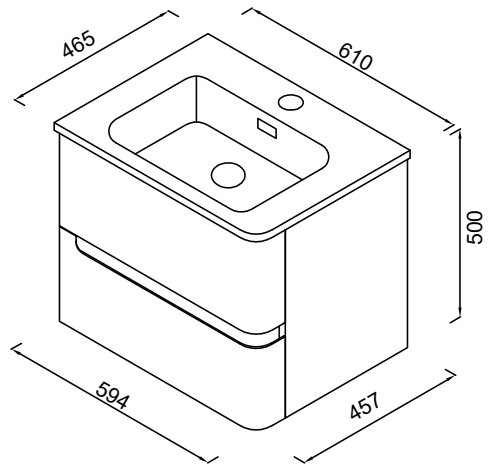

DATASHEET

Image

General Information

Product:	37.2086
Description:	Arda 50cm LH Door Base Unit
Product Type:	Base Unit
Brand:	Eastbrook Company
Colour:	High Gloss White
Height (mm):	800mm
Width (mm):	1000mm
Length (mm):	305mm
Net Weight (kg):	17kg
Product Range:	Arda

Product Specifications

Warranty:	5 Year(s)
Finish:	Gloss

Drawing

Left Hand Arda Wall hung unit

Right Hand Arda Wall hung unit