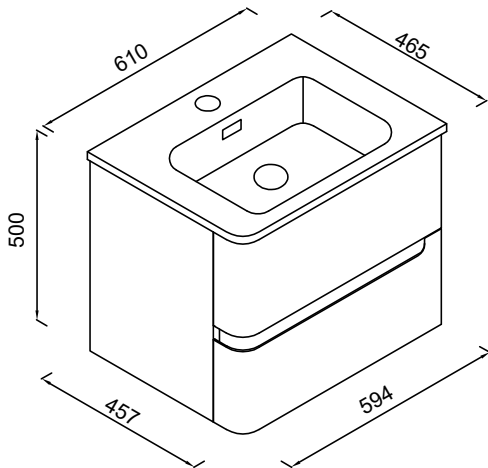

DATASHEET

Image

General Information

Product:	37.2086
Description:	Arda 50cm LH Door Base Unit
Product Type:	Base Unit
Brand:	Eastbrook Company
Colour:	High Gloss White
Height (mm):	800mm
Width (mm):	1000mm
Length (mm):	305mm
Net Weight (kg):	17kg
Product Range:	Arda

Product Specifications

Warranty:	5 Year(s)
Finish:	Gloss

Drawing

Left Hand Arda Wall hung unit

Right Hand Arda Wall hung unit