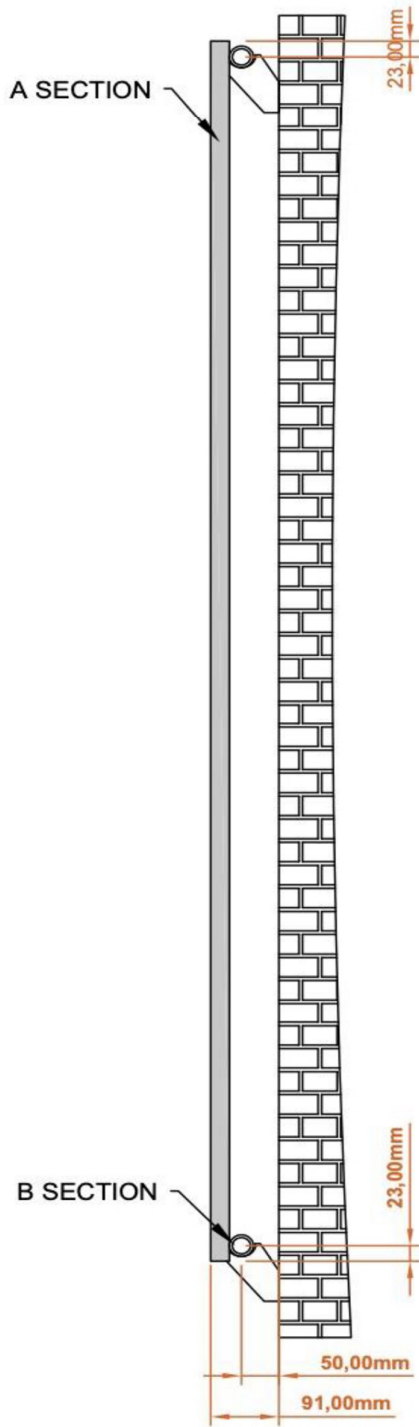

Tunstall Vertical 1800 x 350mm.

Technical Drawing

A SECTION

B SECTION