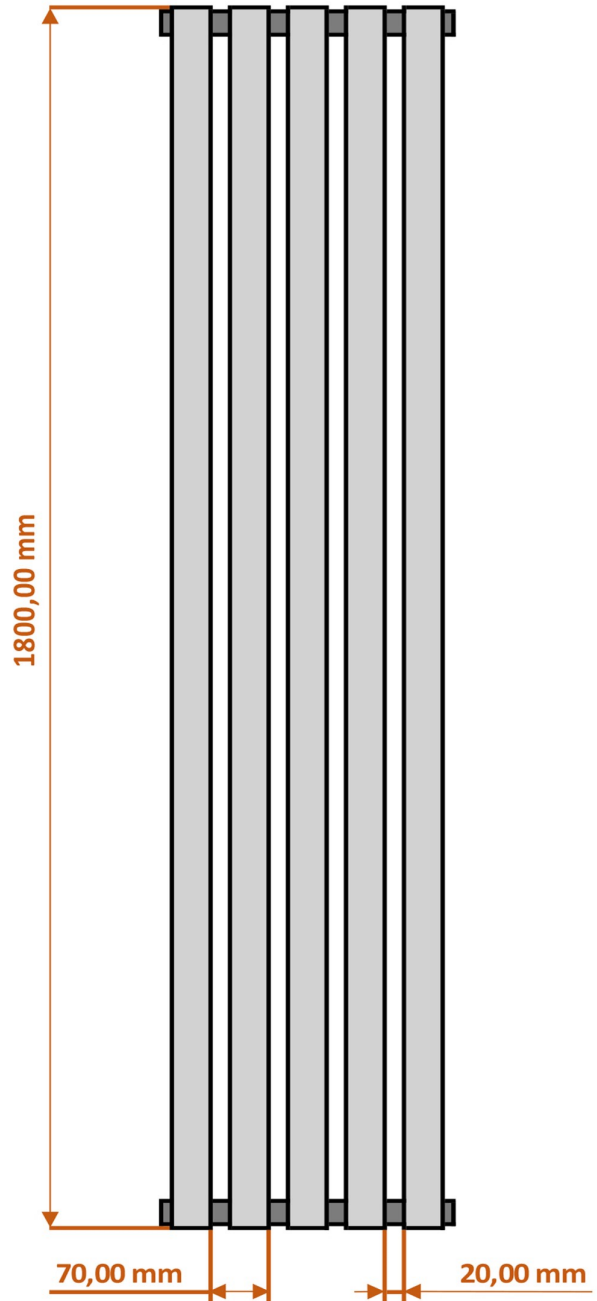

Tunstall Vertical 1800 x 350mm.

Technical Drawing

A SECTION

B SECTION