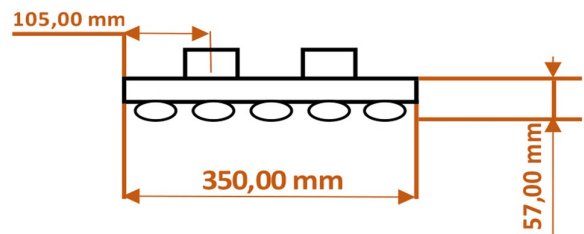

Tunstall Vertical 1800 x 350mm.

Technical Drawing

A SECTION

B SECTION