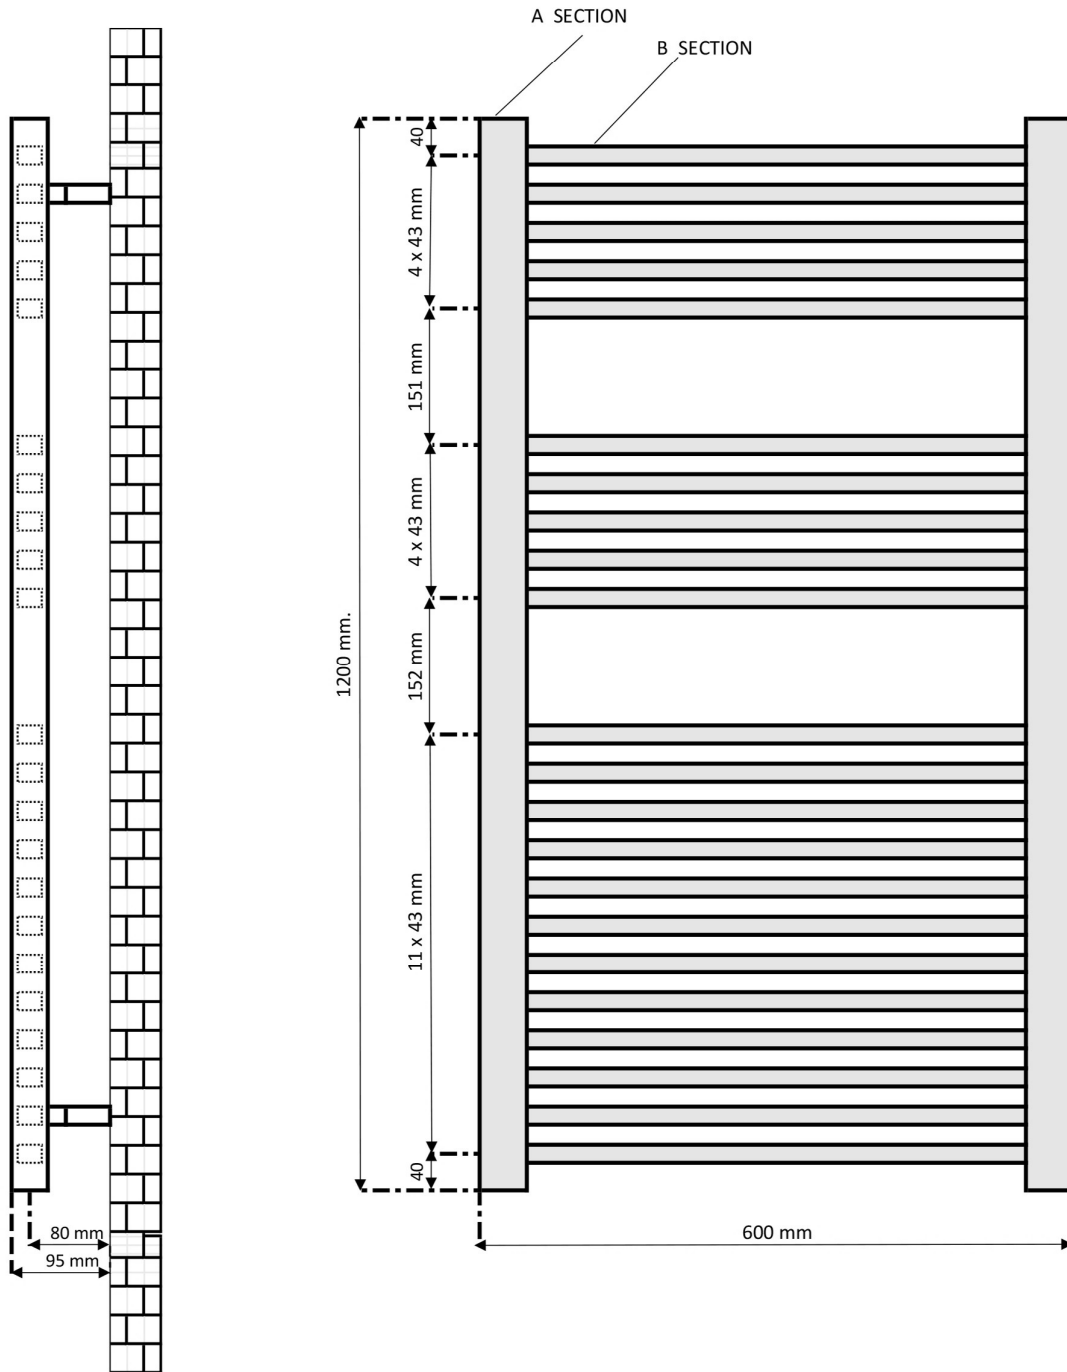

Rion Multirail 1200 x 600mm.

Technical Drawing

A SECTION  30 x 40 x 1,2 mm. D SHAPE

B SECTION  20 x 20 x 1,2 mm.

BRACKET SET METAL ROUND BACKSIDE