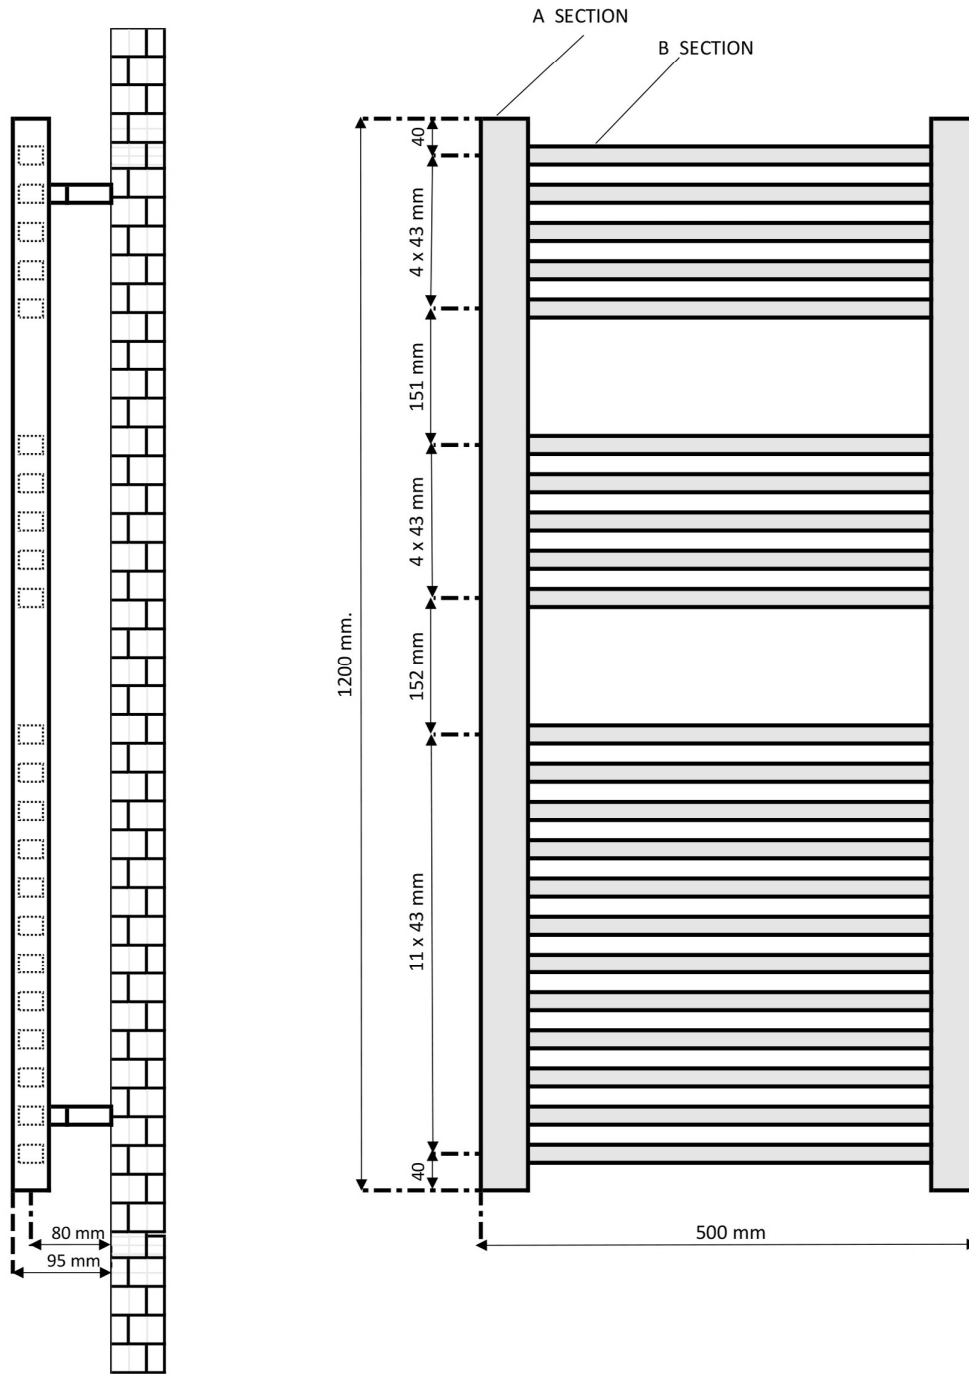

Rion Multirail 1200 x 500mm.

Technical Drawing

A SECTION  30 x 40 x 1,2 mm. D SHAPE

B SECTION  20 x 20 x 1,2 mm.

BRACKET SET METAL ROUND BACKSIDE