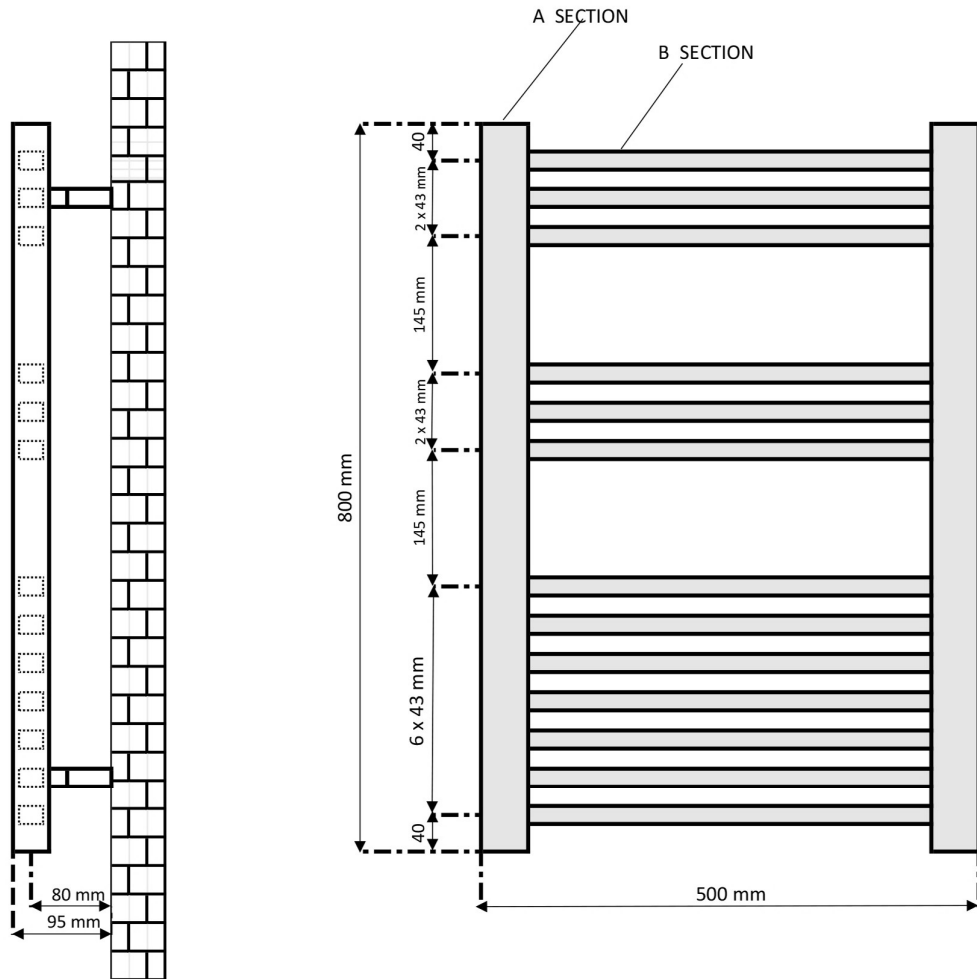

Rion Multirail 800 x 500mm.

Technical Drawing

- A SECTION  30 x 40 x 1,2 mm. D SHAPE
- B SECTION  20 x 20 x 1,2 mm.
- BRACKET SET METAL ROUND BACKSIDE