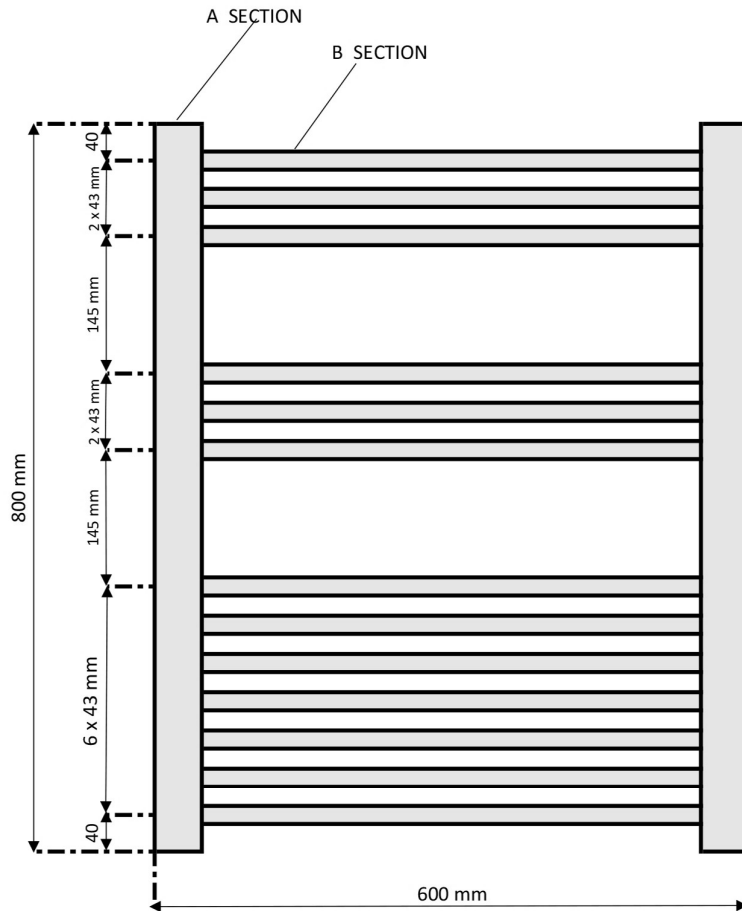

Rion Multirail 800 x 600mm.

Technical Drawing

- A SECTION  30 x 40 x 1,2 mm. D SHAPE
- B SECTION  20 x 20 x 1,2 mm.
- BRACKET SET METAL ROUND BACKSIDE