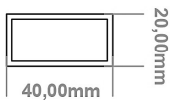

Drawing

Platani 1150 x 500mm. Technical Drawing

A SECTION

Eastbrook
Eastbrook Road, Gloucester GL4 3DB
Technical Helpline : 01452 317890
Mon - Fri / 8am - 5pm
Email : technical@eastbrookco.com