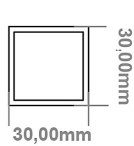

DATASHEET

Image

General Information

Product:	89.1330
Description:	Platani 1150 x 500mm Towel Rail
Website Link:	(Click Here)
Product Type:	Towel Rail
Brand:	Eastbrook Company
Colour:	Matt White
Material:	Mild Steel
Height (mm):	1150mm
Width (mm):	500mm
Net Weight (kg):	9.4kg
Product Range:	Platani

Drawing

Platani 1150 x 500mm. Technical Drawing

A SECTION

B SECTION

Eastbrook 
Eastbrook Road, Gloucester GL4 3DB
Technical Helpline : 01452 317890
Mon - Fri / 8am - 5pm
Email : technical@eastbrookco.com