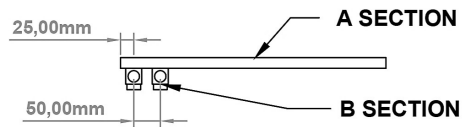

Drawing

Platani 1150 x 500mm. Technical Drawing

Eastbrook
Eastbrook Road, Gloucester GL4 3DB
Technical Helpline : 01452 317890
Mon - Fri / 8am - 5pm
Email : technical@eastbrookco.com