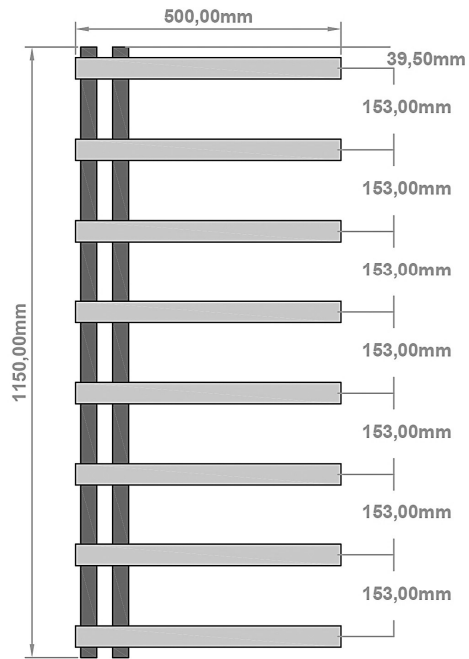

DATASHEET

Image

General Information

Product:	89.1330
Description:	Platani 1150 x 500mm Towel Rail
Website Link:	(Click Here)
Product Type:	Towel Rail
Brand:	Eastbrook Company
Colour:	Matt White
Material:	Mild Steel
Height (mm):	1150mm
Width (mm):	500mm
Net Weight (kg):	9.4kg
Product Range:	Platani

Product Specifications

Warranty:	5 Year(s)
Supplied with fixings:	Yes
BTU $\Delta T50^{\circ}\text{C}$:	1245
BTU $\Delta T60^{\circ}\text{C}$:	1594
Watts $\Delta T50^{\circ}\text{C}$:	365
Watts $\Delta T60^{\circ}\text{C}$:	467

Drawing

Platani 1150 x 500mm. Technical Drawing

A SECTION

B SECTION

Eastbrook 
Eastbrook Road, Gloucester GL4 3DB
Technical Helpline : 01452 317890
Mon - Fri / 8am - 5pm
Email : technical@eastbrookco.com