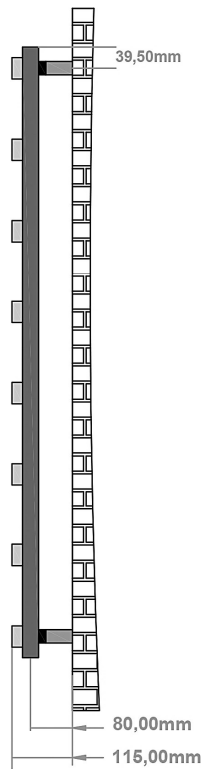

DATASHEET

Image

General Information

Product:	89.1330
Description:	Platani 1150 x 500mm Towel Rail
Website Link:	(Click Here)
Product Type:	Towel Rail
Brand:	Eastbrook Company
Colour:	Matt White
Material:	Mild Steel
Height (mm):	1150mm
Width (mm):	500mm
Net Weight (kg):	9.4kg
Product Range:	Platani

Product Specifications

Warranty:	5 Year(s)
Supplied with fixings:	Yes
BTU $\Delta T50^{\circ}\text{C}$:	1245
BTU $\Delta T60^{\circ}\text{C}$:	1594
Watts $\Delta T50^{\circ}\text{C}$:	365
Watts $\Delta T60^{\circ}\text{C}$:	467

Drawing

Platani 1150 x 500mm. Technical Drawing

A SECTION

B SECTION

Eastbrook 
Eastbrook Road, Gloucester GL4 3DB
Technical Helpline : 01452 317890
Mon - Fri / 8am - 5pm
Email : technical@eastbrookco.com