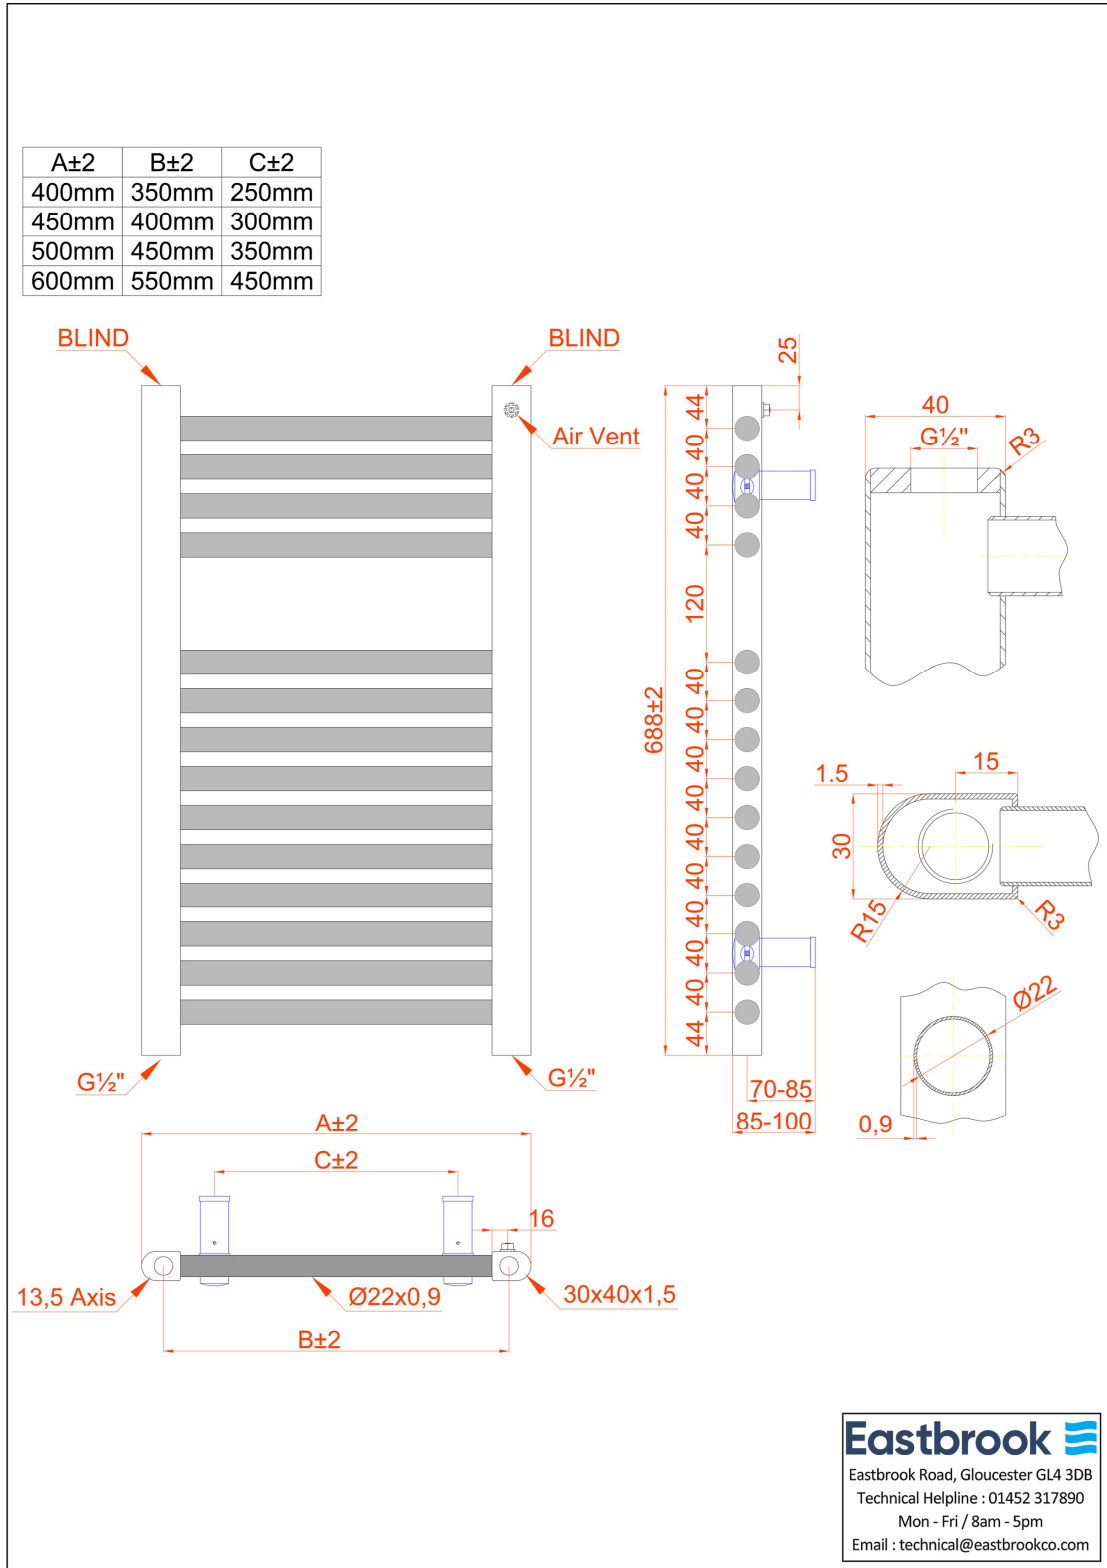

DATASHEET

Image

General Information

Product:	61.0075
Description:	Biava Multirail HV Straight 688 x 450mm
Website Link:	(Click Here)
Product Type:	Towel Rail
Brand:	Eastbrook Company
Colour:	Chrome
Material:	Mild Steel
Height (mm):	688mm
Width (mm):	450mm
Net Weight (kg):	4.32kg
Product Range:	Biava Multirail HV

Product Specifications

Warranty:	5 Year(s)
Supplied with fixings:	Yes
Orientation:	Vertical
BTU $\Delta T50^{\circ}\text{C}$:	628
BTU $\Delta T60^{\circ}\text{C}$:	792
Watts $\Delta T50^{\circ}\text{C}$:	184
Watts $\Delta T60^{\circ}\text{C}$:	232

Drawing

Eastbrook
Eastbrook Road, Gloucester GL4 3DB
Technical Helpline : 01452 317890
Mon - Fri / 8am - 5pm
Email : technical@eastbrookco.com