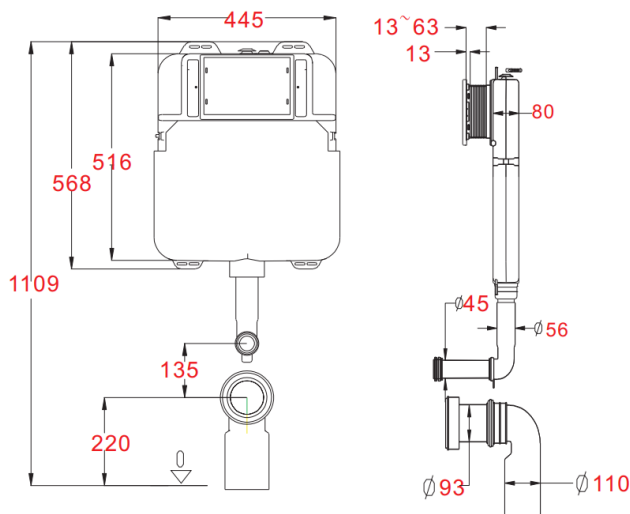

DATASHEET

Image

General Information

Product:	73.0005
Description:	Concealed cistern 350 x 290 x 150 -
Website Link:	(Click Here)
Product Type:	Hidden Cistern
Brand:	Eastbrook Company
Width (mm):	445mm
Net Weight (kg) (kg):	4kg
Product Range:	Concealed Cistern

Product Specifications

Drawing

Height of soil outlet is depended on choosen pan