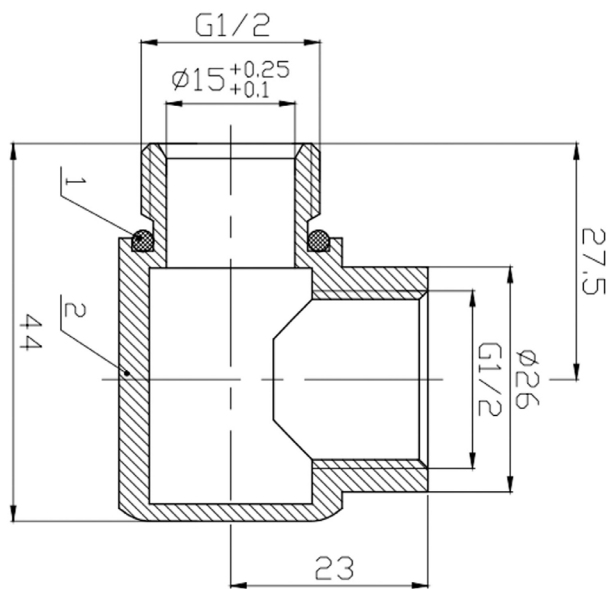

DATASHEET

Image

General Information

Product:	41.4040
Description:	Dual Fuel Elbow
Website Link:	(Click Here)
Product Type:	Elbow
Brand:	Eastbrook Company
Colour:	Matt White
Material:	Brass
Net Weight (kg):	0.09kg
Product Range:	Elbow

Product Specifications

Warranty:	5 Year(s)
-----------	-----------

Drawing

Dual Fuel Elbow Technical Drawing

41.3003 - 41.4040 - 41.4041
41.4042 - 41.4043 - 41.4044
41.0607

Eastbrook 
Eastbrook Road, Gloucester GL4 3DB
Technical Helpline : 01452 317890
Mon - Fri / 8am - 5pm
Email : technical@eastbrookco.com