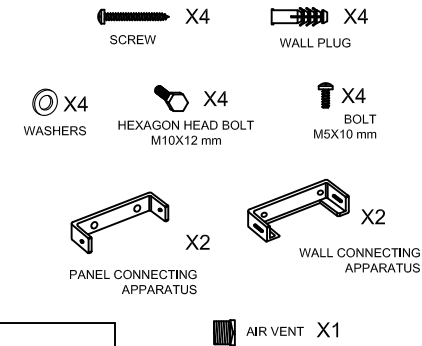

Front View

Side View

Back View

Top View

SUPPLIED INSTALLATION ACCESSORIES

Product Name	Product Code	Height	Width	Thickness	Plumbing Axes Center to Center	Hanger Axes Horizontal	Hanger Axes Vertical	Hanger to Bottom of the Product	Optional Towel Hanger		
		H	W	D	C	S	G	F	Number	Code	Name
		mm	mm	mm	mm	mm	mm	mm	mm	pieces	-
Weston 490x790	88.0019-20-21	790	490	7	50	240	363	576	1 & 2	88.0037	Weston Towel Hanger 490mm
Weston 590x790	88.0022-23-24	790	590	7	50	240	363	576	1 & 2	88.0038	Weston Towel Hanger 590mm
Weston 1190x490	88.0025-26-27	1190	490	7	50	240	560	861	1 & 2	88.0037	Weston Towel Hanger 490mm
Weston 1190x590	88.0028-29-30	1190	590	7	50	240	560	861	1 & 2	88.0038	Weston Towel Hanger 590mm
Weston 1690x490	88.0031-32-33	1690	490	7	50	240	890	1290	1 & 2 & 3	88.0037	Weston Towel Hanger 490mm
Weston 1690x590	88.0034-35-36	1690	590	7	50	240	890	1290	1 & 2 & 3	88.0038	Weston Towel Hanger 590mm

- Vertical Mounting
- White, black, anthracite color selection
- Max Working Pressure: 6 Bar
- Plumbing Inlet/Outlet: 1/2"
- All Dimensions are in mm