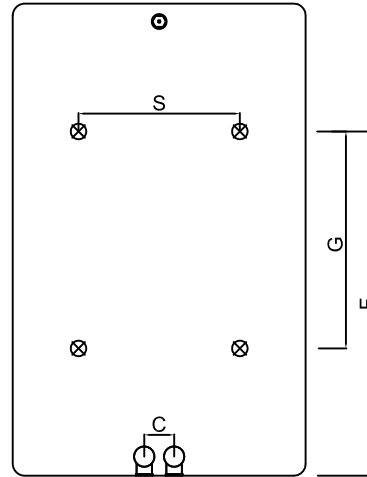

Front View

Side View

Back View

Top View

SUPPLIED INSTALLATION ACCESSORIES

Product Name	Product Code	Height	Width	Thickness	Plumbing Axes Center to Center	Hanger Axes Horizontal	Hanger Axes Vertical	Hanger to Bottom of the Product	Optional Towel Hanger		
		H	W	D	C	S	G	F	Number	Code	Name
		mm	mm	mm	mm	mm	mm	mm	mm	pieces	-
Weston 490x790	88.0019-20-21	790	490	7	50	240	363	576	1 & 2	88.0037	Weston Towel Hanger 490mm
Weston 590x790	88.0022-23-24	790	590	7	50	240	363	576	1 & 2	88.0038	Weston Towel Hanger 590mm
Weston 1190x490	88.0025-26-27	1190	490	7	50	240	560	861	1 & 2	88.0037	Weston Towel Hanger 490mm
Weston 1190x590	88.0028-29-30	1190	590	7	50	240	560	861	1 & 2	88.0038	Weston Towel Hanger 590mm
Weston 1690x490	88.0031-32-33	1690	490	7	50	240	890	1290	1 & 2 & 3	88.0037	Weston Towel Hanger 490mm
Weston 1690x590	88.0034-35-36	1690	590	7	50	240	890	1290	1 & 2 & 3	88.0038	Weston Towel Hanger 590mm

- Vertical Mounting
- White, black, anthracite color selection
- Max Working Pressure: 6 Bar
- Plumbing Inlet/Outlet: 1/2"
- All Dimensions are in mm