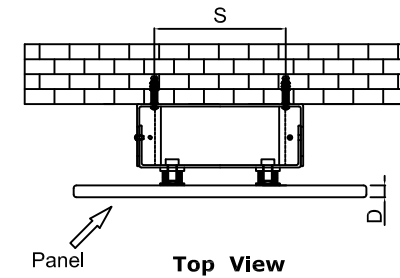

Front View

Side View

Back View

Top View

SUPPLIED INSTALLATION ACCESSORIES

Product Name	Product Code	Height	Width	Thickness	Plumbing Axes Center to Center	Hanger Axes Horizontal	Hanger Axes Vertical	Hanger to Bottom of the Product	Optional Towel Hanger		
		H	W	D	C	S	G	F	Number	Code	Name
		mm	mm	mm	mm	mm	mm	mm	mm	pieces	-
Weston 490x790	88.0019-20-21	790	490	7	50	240	363	576	1 & 2	88.0037	Weston Towel Hanger 490mm
Weston 590x790	88.0022-23-24	790	590	7	50	240	363	576	1 & 2	88.0038	Weston Towel Hanger 590mm
Weston 1190x490	88.0025-26-27	1190	490	7	50	240	560	861	1 & 2	88.0037	Weston Towel Hanger 490mm
Weston 1190x590	88.0028-29-30	1190	590	7	50	240	560	861	1 & 2	88.0038	Weston Towel Hanger 590mm
Weston 1690x490	88.0031-32-33	1690	490	7	50	240	890	1290	1 & 2 & 3	88.0037	Weston Towel Hanger 490mm
Weston 1690x590	88.0034-35-36	1690	590	7	50	240	890	1290	1 & 2 & 3	88.0038	Weston Towel Hanger 590mm

- Vertical Mounting
- White, black, anthracite color selection
- Max Working Pressure: 6 Bar
- Plumbing Inlet/Outlet: 1/2"
- All Dimensions are in mm