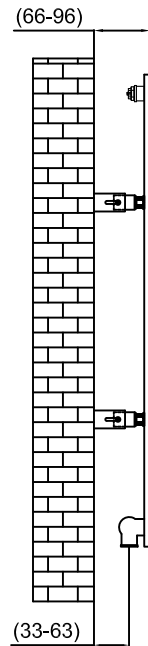

Front View

Side View

Back View

Top View

SUPPLIED INSTALLATION ACCESSORIES

Product Name	Product Code	Height	Width	Thickness	Plumbing Axes Center to Center	Hanger Axes Horizontal	Hanger Axes Vertical	Hanger to Bottom of the Product	Optional Towel Hanger		
		H	W	D	C	S	G	F	Number	Code	Name
		mm	mm	mm	mm	mm	mm	mm	mm	pieces	-
Weston 490x790	88.0019-20-21	790	490	7	50	240	363	576	1 & 2	88.0037	Weston Towel Hanger 490mm
Weston 590x790	88.0022-23-24	790	590	7	50	240	363	576	1 & 2	88.0038	Weston Towel Hanger 590mm
Weston 1190x490	88.0025-26-27	1190	490	7	50	240	560	861	1 & 2	88.0037	Weston Towel Hanger 490mm
Weston 1190x590	88.0028-29-30	1190	590	7	50	240	560	861	1 & 2	88.0038	Weston Towel Hanger 590mm
Weston 1690x490	88.0031-32-33	1690	490	7	50	240	890	1290	1 & 2 & 3	88.0037	Weston Towel Hanger 490mm
Weston 1690x590	88.0034-35-36	1690	590	7	50	240	890	1290	1 & 2 & 3	88.0038	Weston Towel Hanger 590mm

- Vertical Mounting
- White, black, anthracite color selection
- Max Working Pressure: 6 Bar
- Plumbing Inlet/Outlet: 1/2"
- All Dimensions are in mm